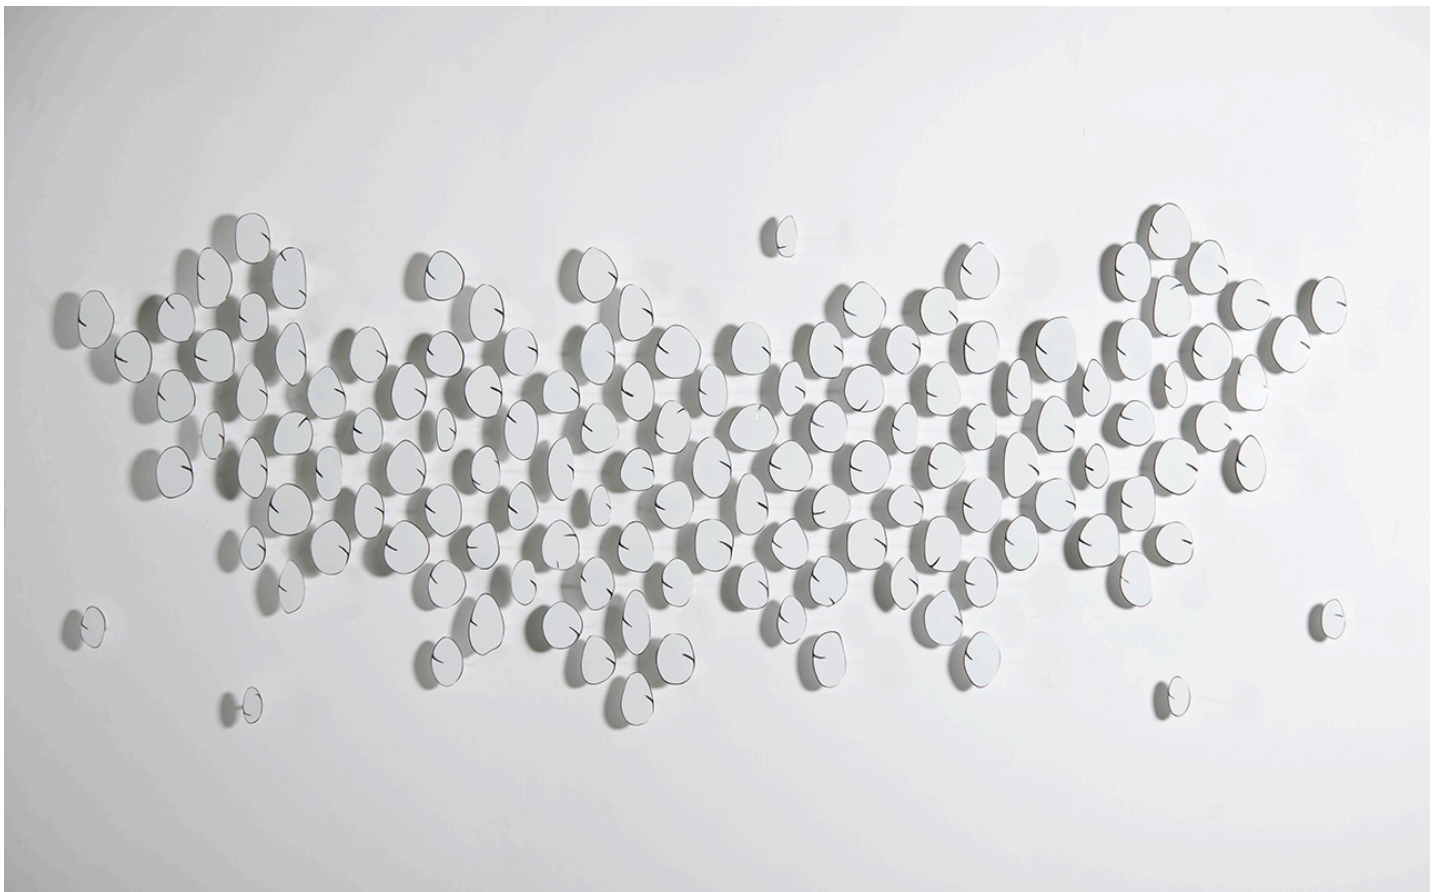

# LANOUE GALLERY

Carolina Sardi, *White*  
Painted Steel, 45 x 115 x 2 in.