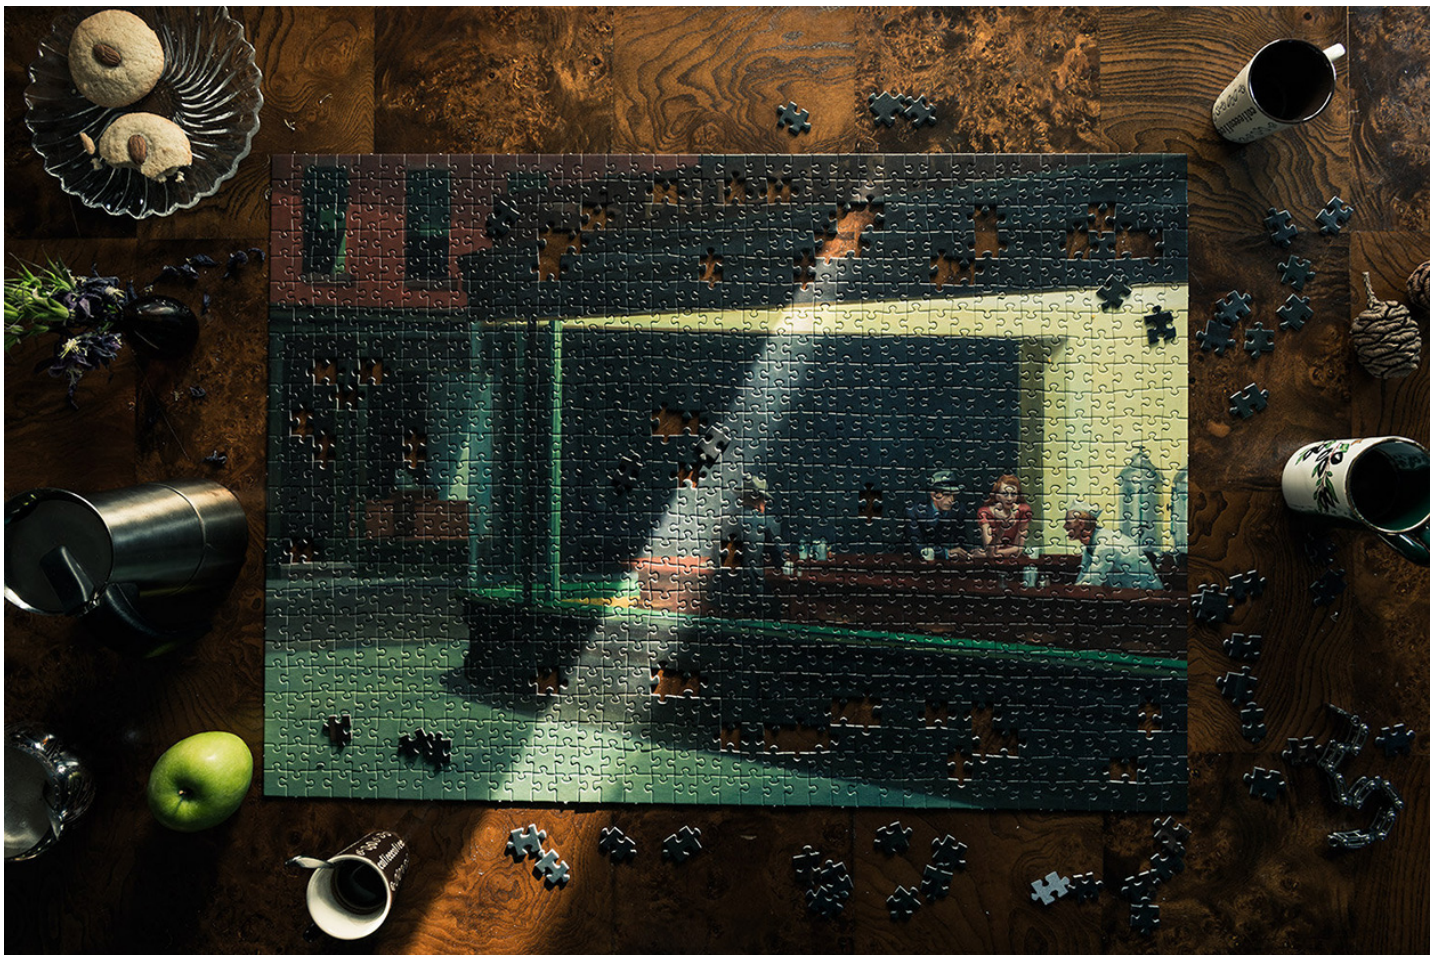

LANOUE GALLERY

Christos Palios, *Light, Bleakness, Ambiguous Comfort*
Archival pigment print, edition offered in 4 sizes