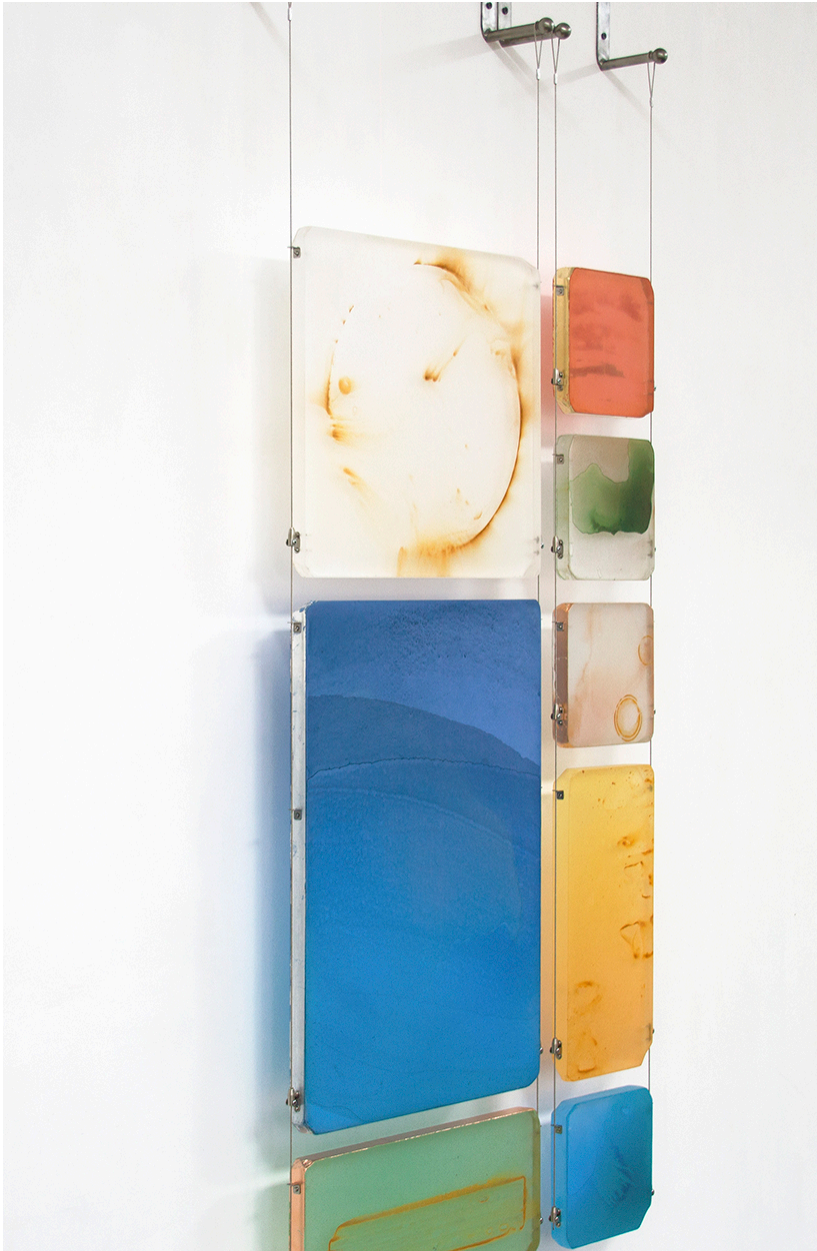

LANOUE GALLERY

Carrie McGee, *Silvery Smile*
Oxidized metal, acrylic & metal leaf on acrylic panel,
63 x 26 x 4 in.