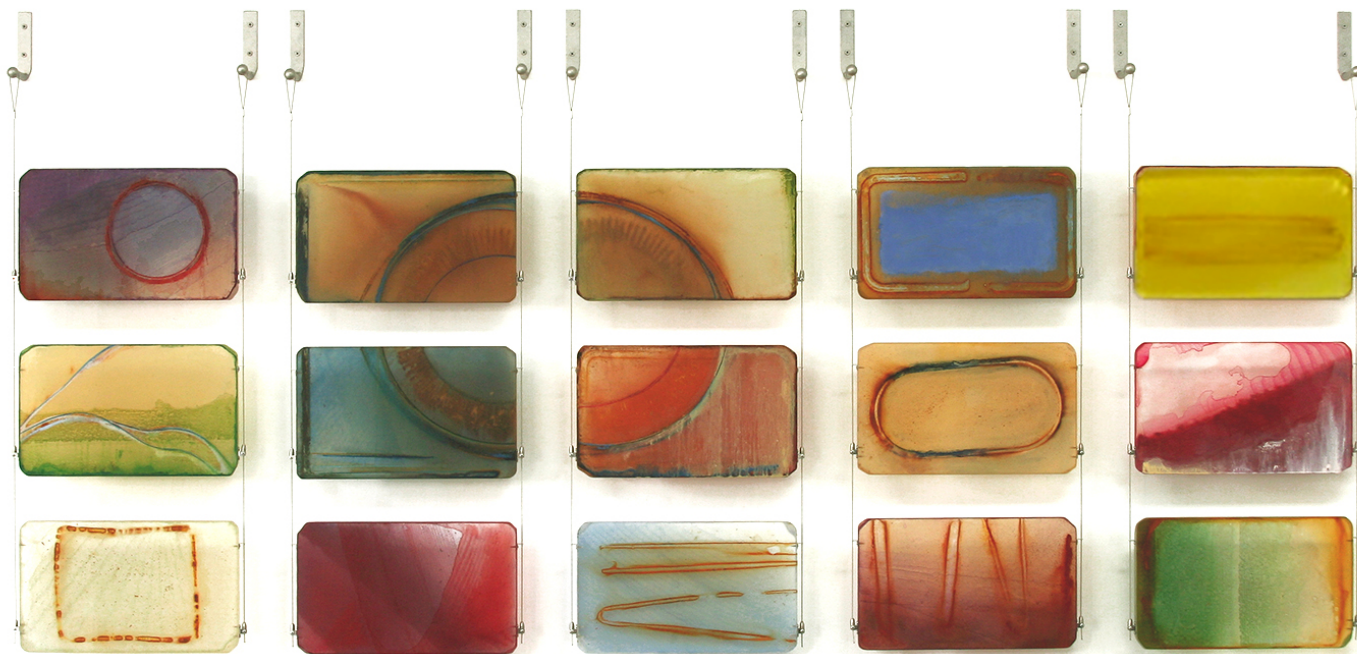

# LANOUE GALLERY

Carrie McGee, *5 Hanging Ladders*

Oxidized metal, acrylic & metal leaf on acrylic panel, 45 x 93 x 4 in.