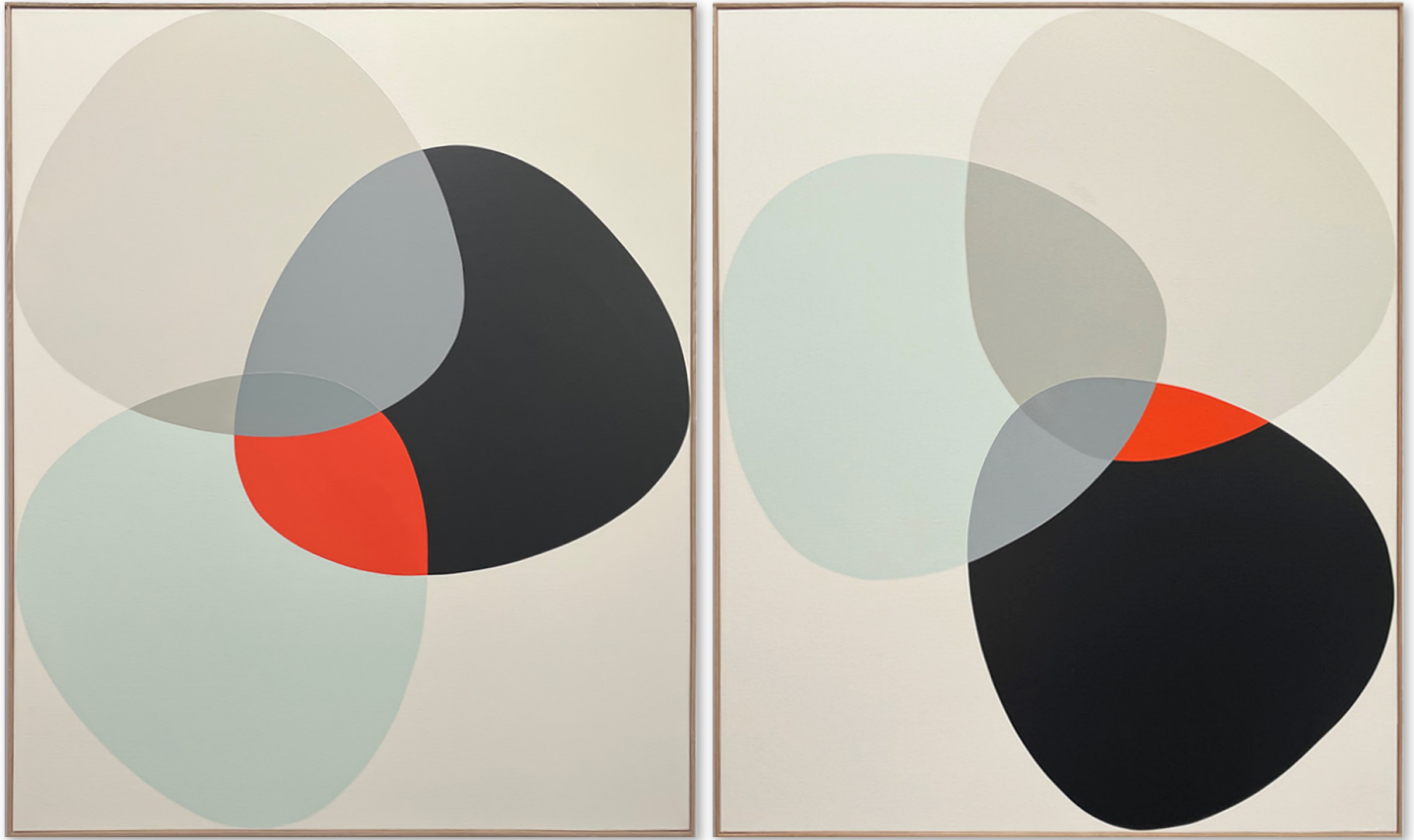

LANOUE GALLERY

Francois Bonnel, *Heart on Fire II*
Mixed media on linen, 47 1/4 x 39 1/3 in.