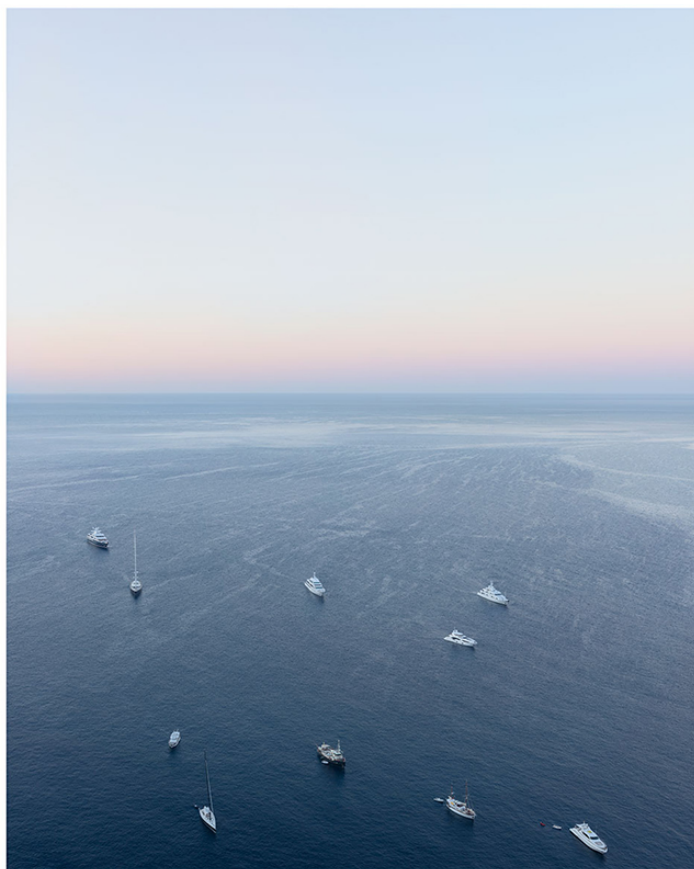

# LANOUE GALLERY

Jonathan Smith, *Yachts-First Light (Capri)*  
Chromogenic print, 40x64", 50x80", 70x114"