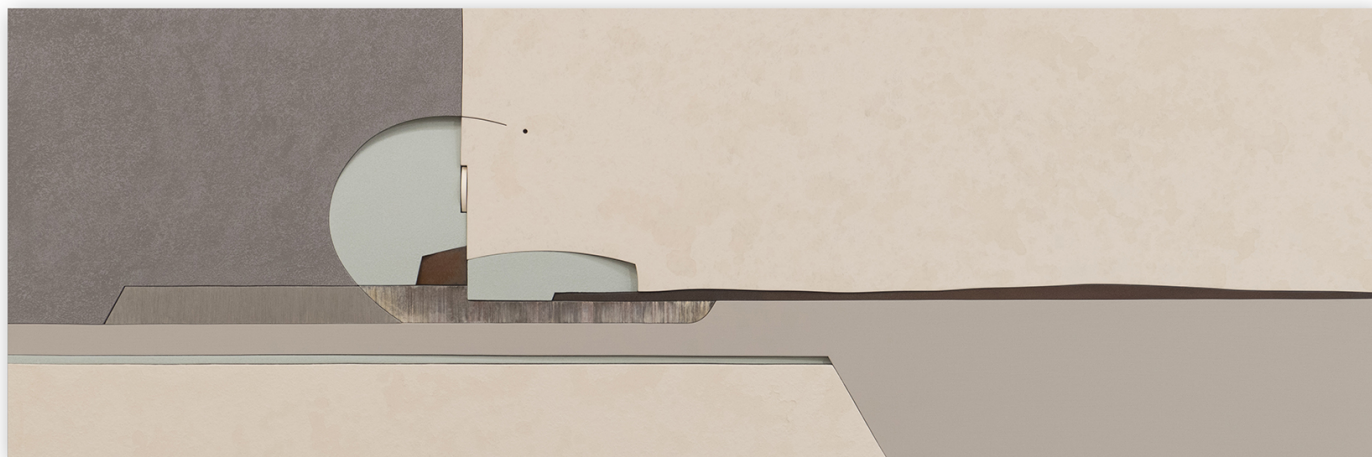

LANOUE GALLERY

Pascal Pierme, *Landscape Verve 15* (Sold)
Mixed media, 24 x 60 in.