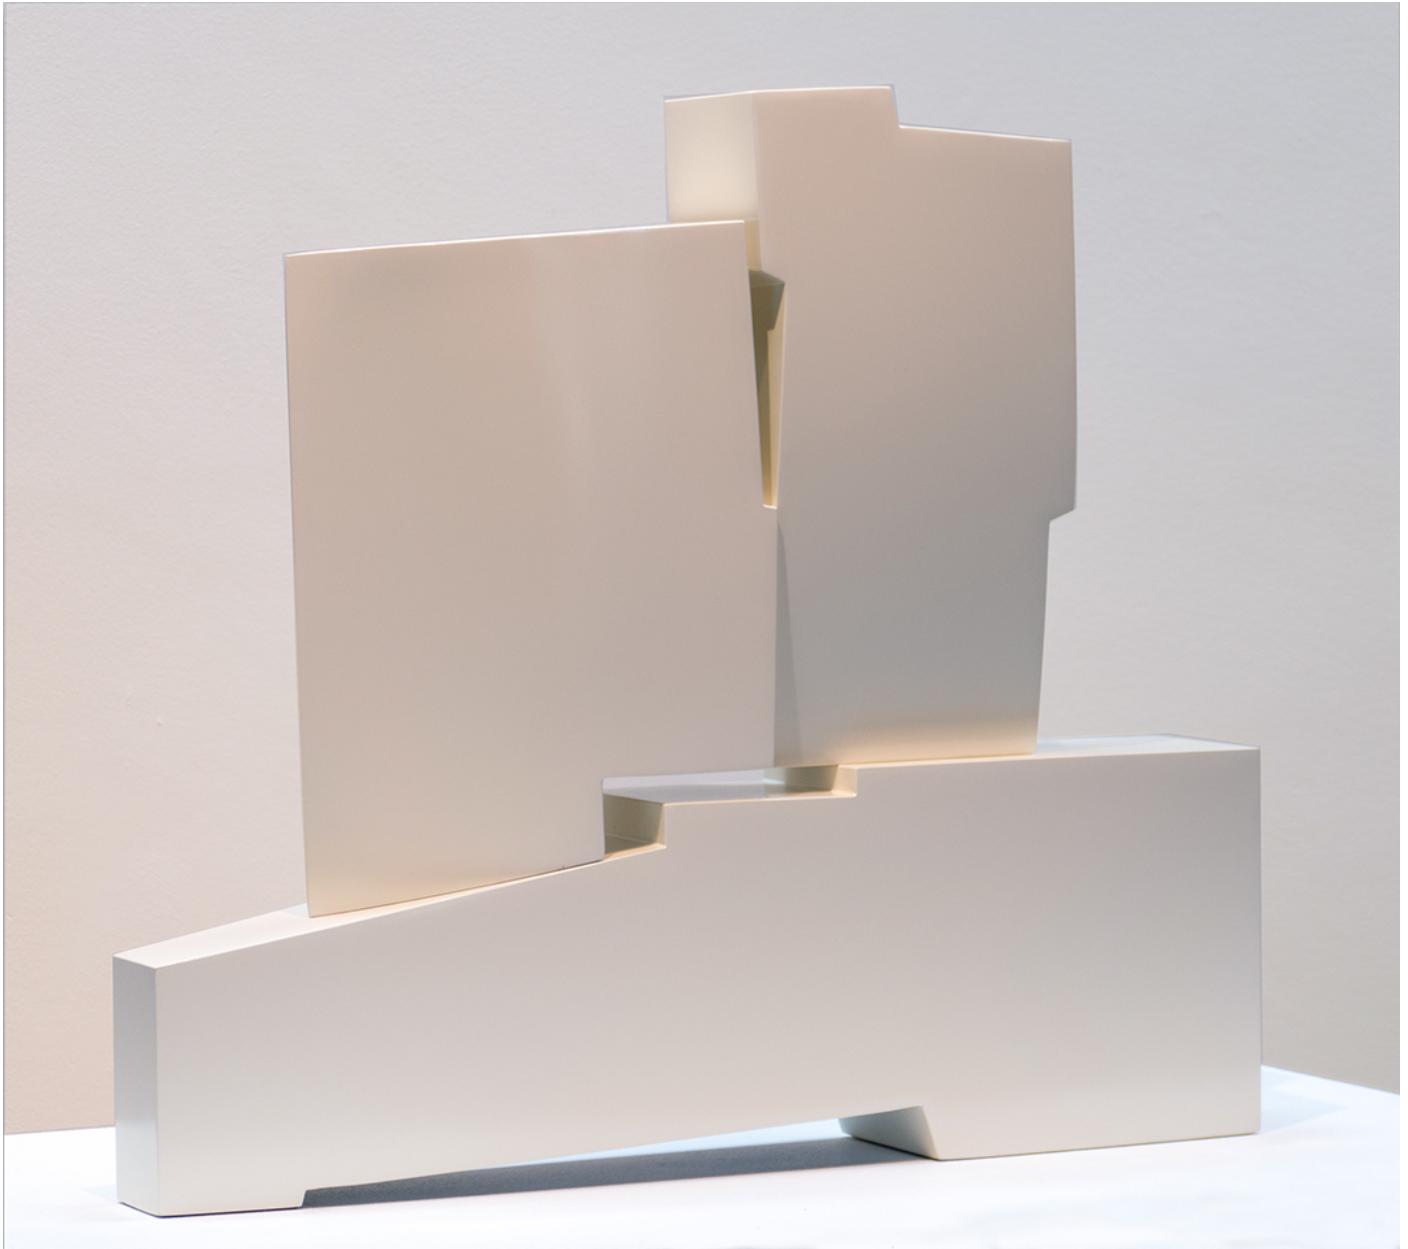

LANOUE GALLERY

Pascal Pierre (sculpture), *Medium Aclair (White)*
Steel, 20 x 22 x 4 in.