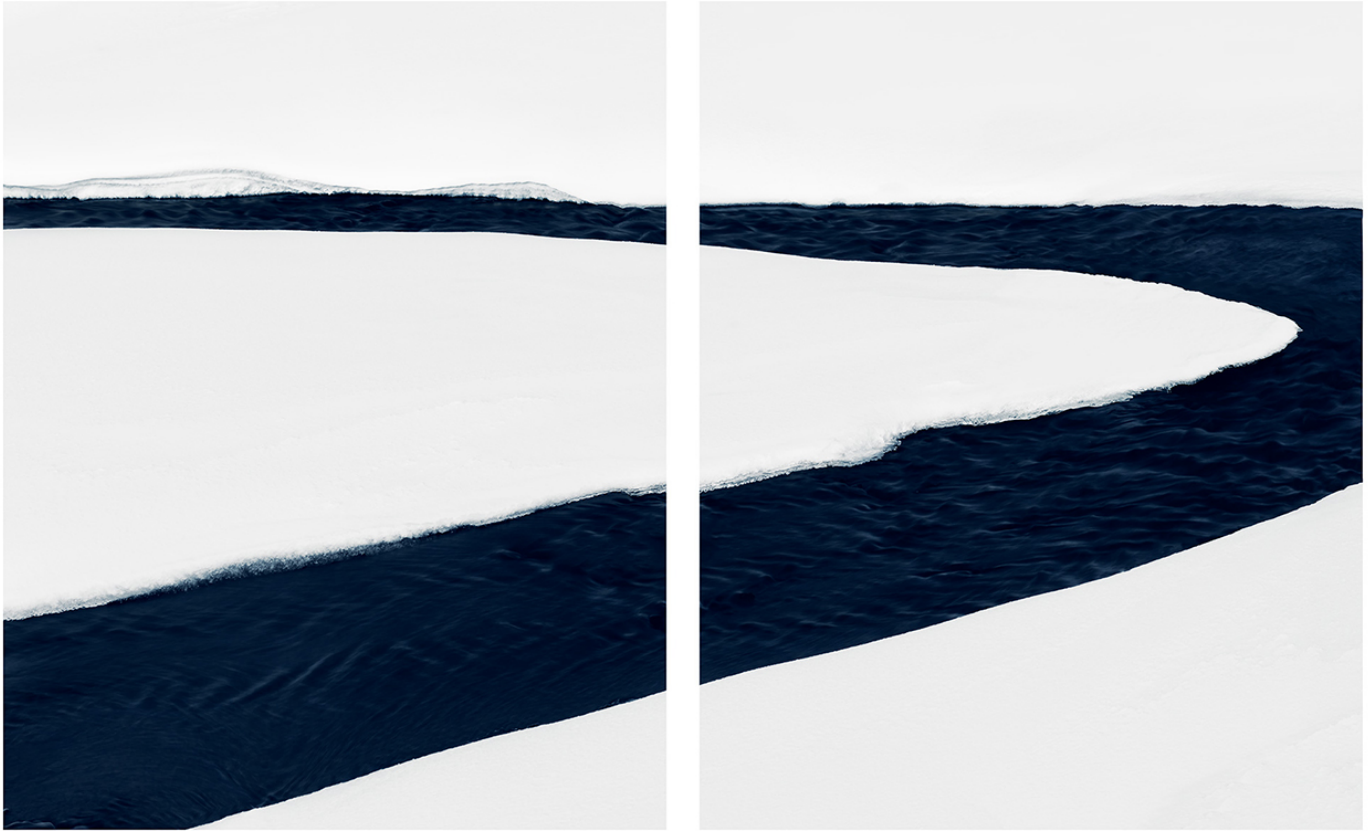

# LANOUE GALLERY

Jonathan Smith, *Stream #47*  
Chromogenic print, 30x48", 40x64", 50x80", 70x112"