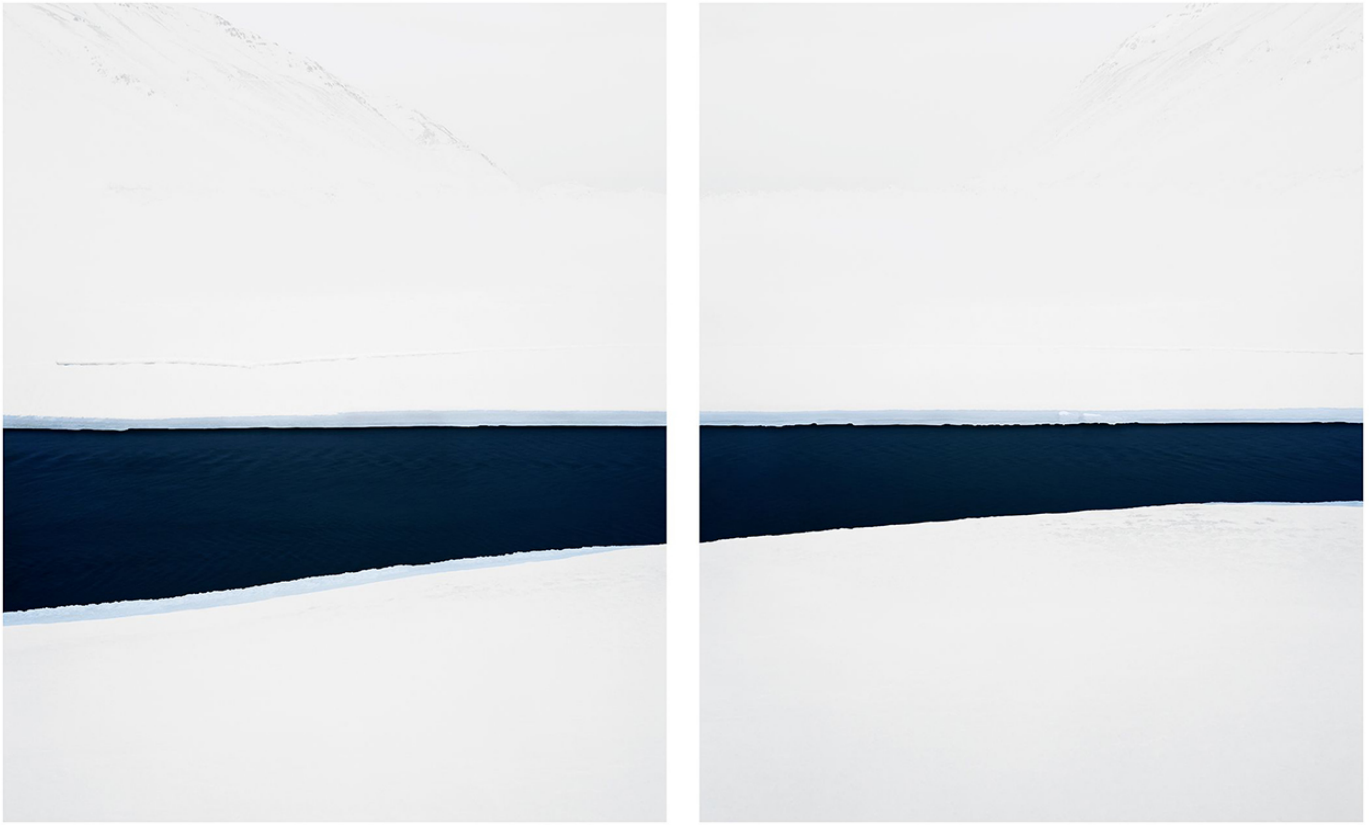

LANOUE GALLERY

Jonathan Smith, *Stream#1*
Chromogenic print, 30x48", 40x64", 50x80", 70x112"