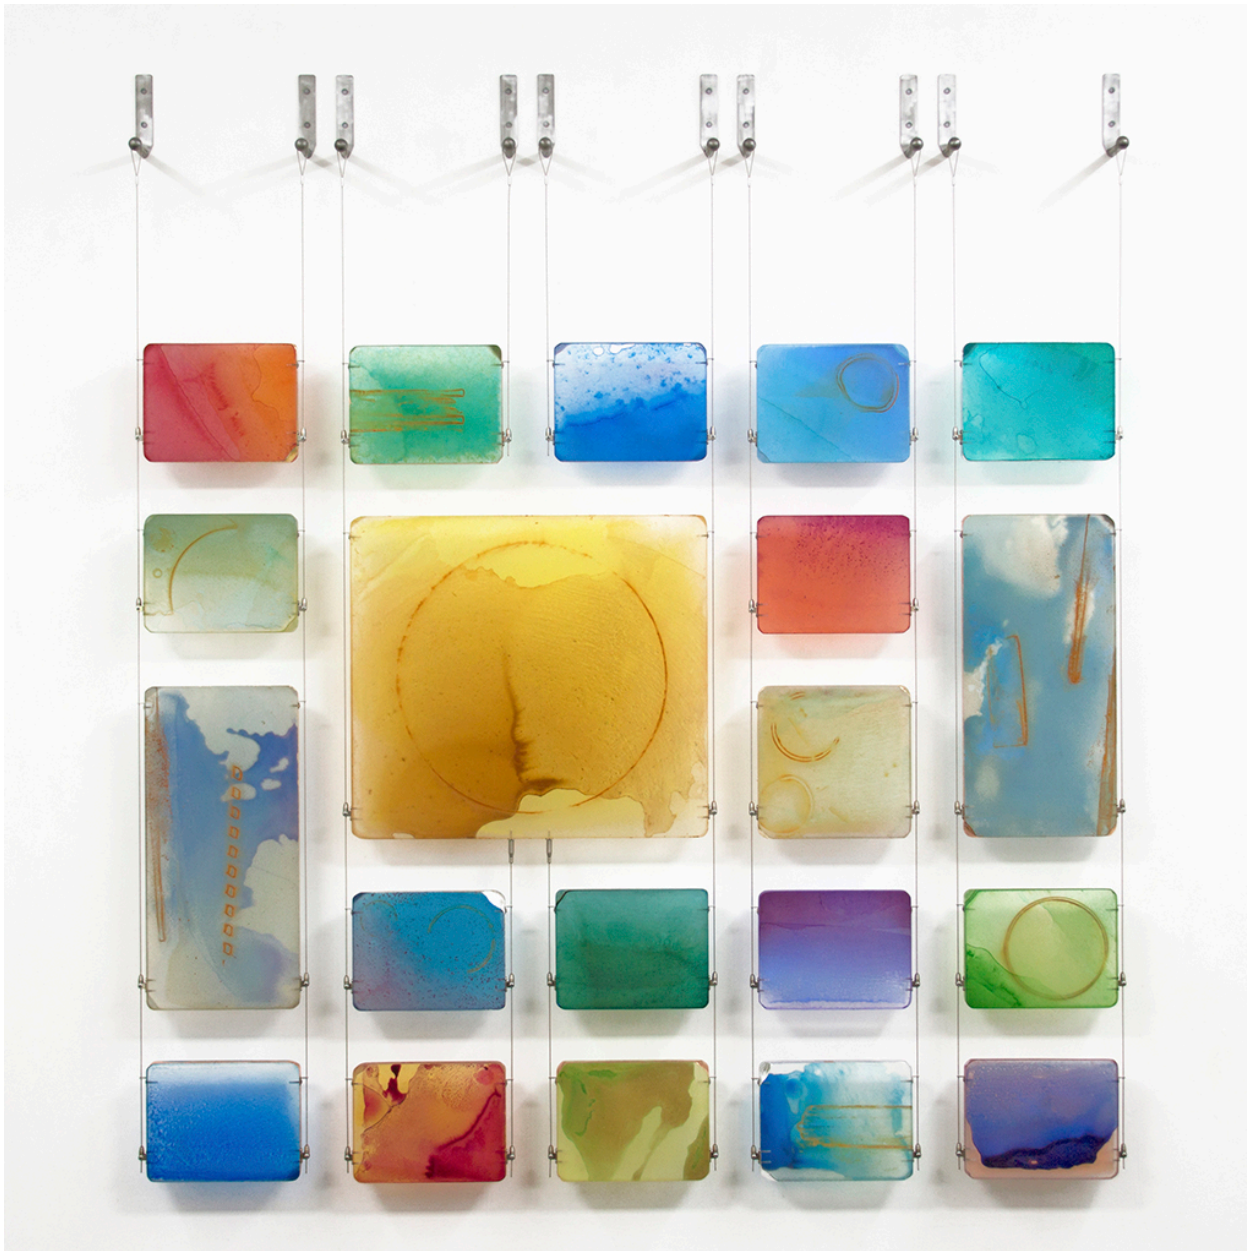

LANOUE GALLERY

Carrie McGee, *Waves of the Same Sea*

Oxidized metal, pigment & metal leaf on acrylic panel, 66 x 58 x 4 in