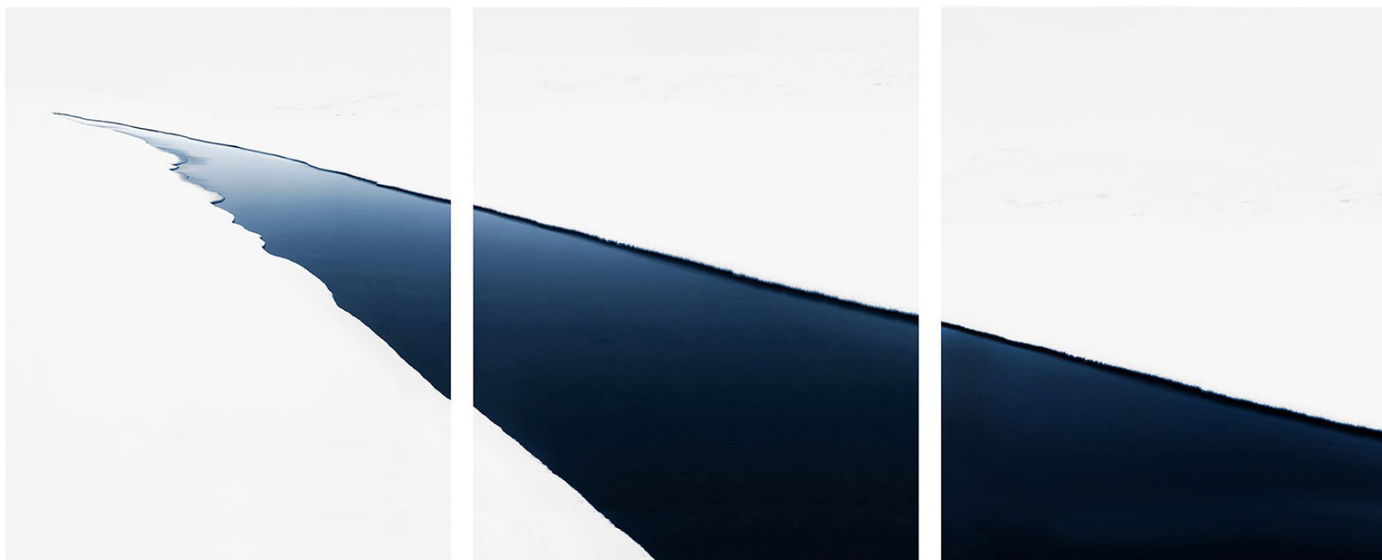

LANOUE GALLERY

Jonathan Smith, *Stream #43 (triptych)*
Chromogenic print, 30x72", 40x97", 50x120", 70x168"