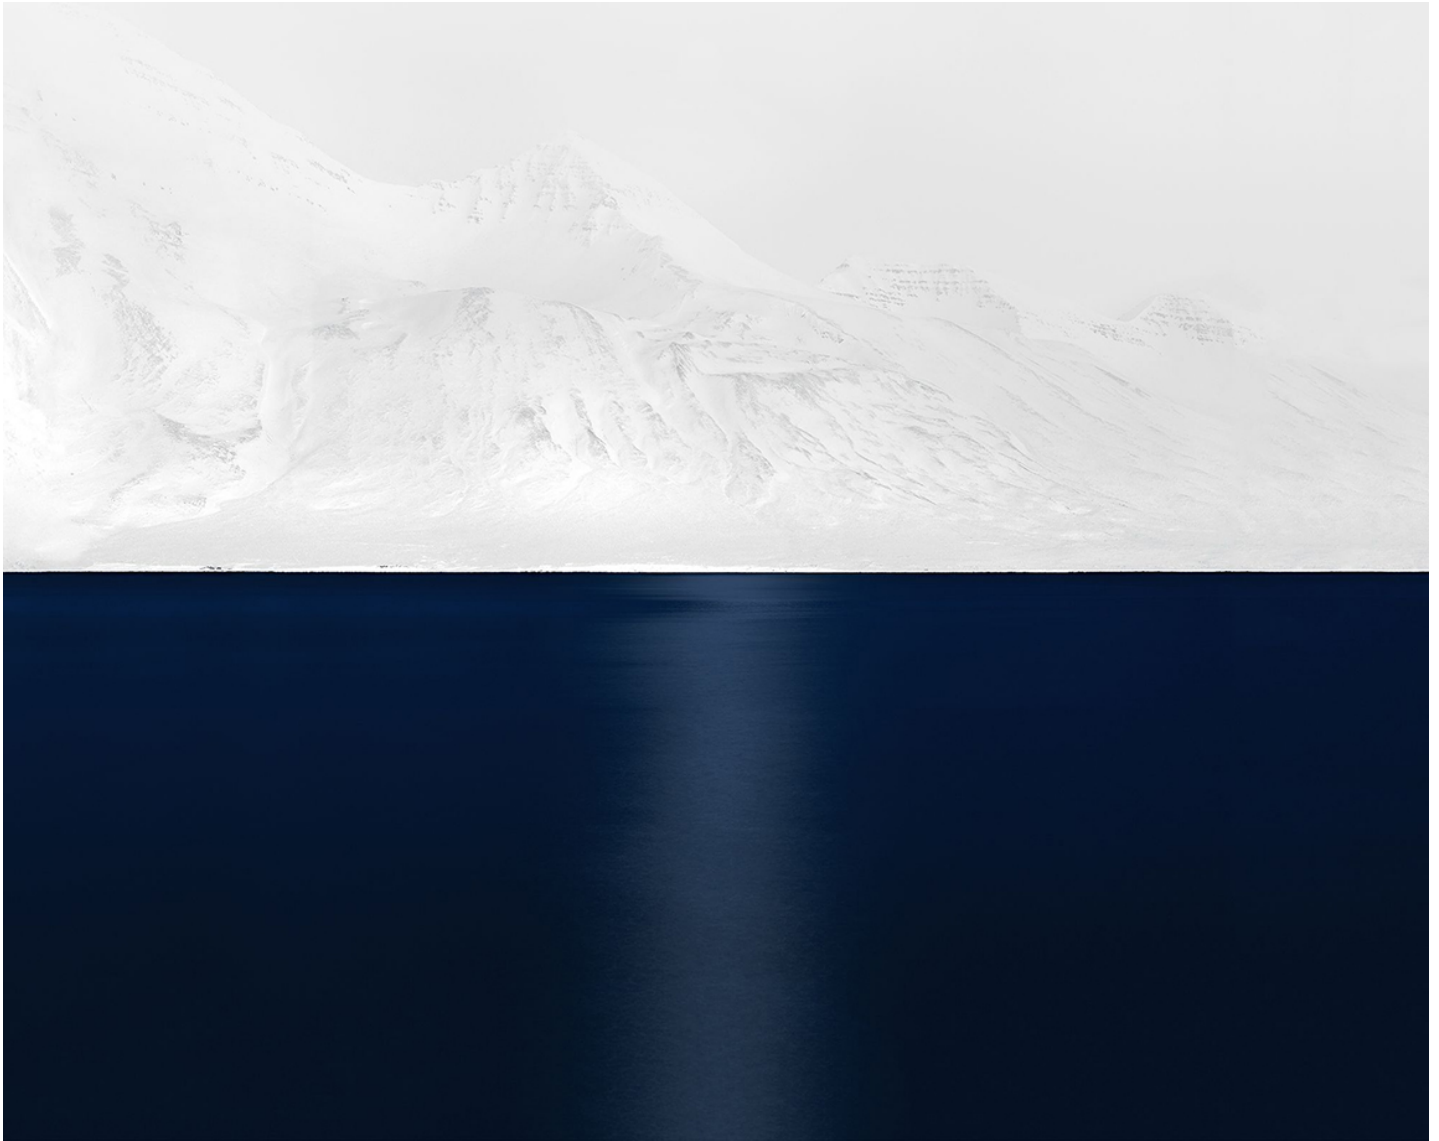

LANOUE GALLERY

Jonathan Smith, *Stream #41*
Chromogenic print, 30x37.5", 40x50", 56x70"