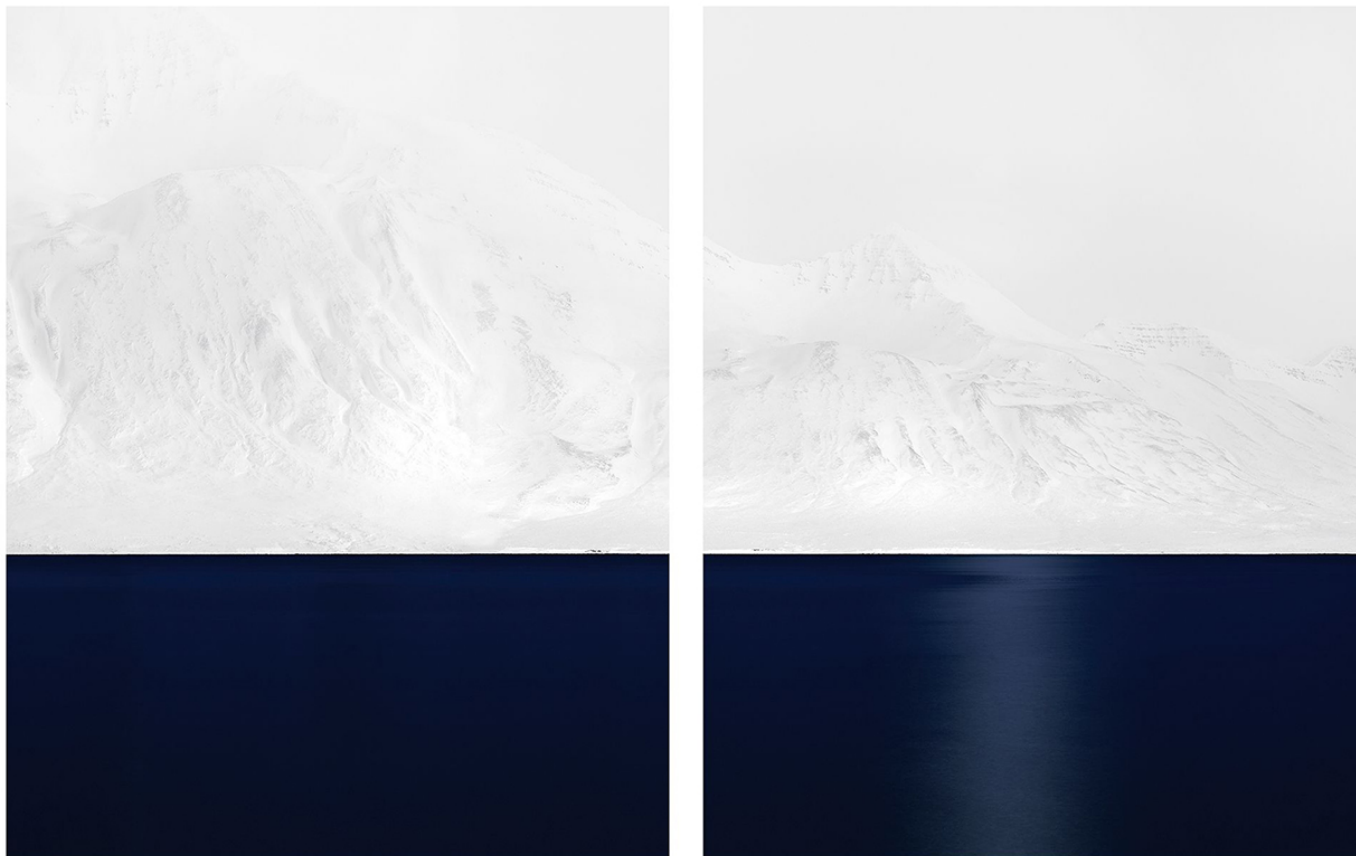

# LANOUE GALLERY

Jonathan Smith, *Stream #39 (diptych)*  
Chromogenic print, 30x48", 40x64", 50x80", 70x112"