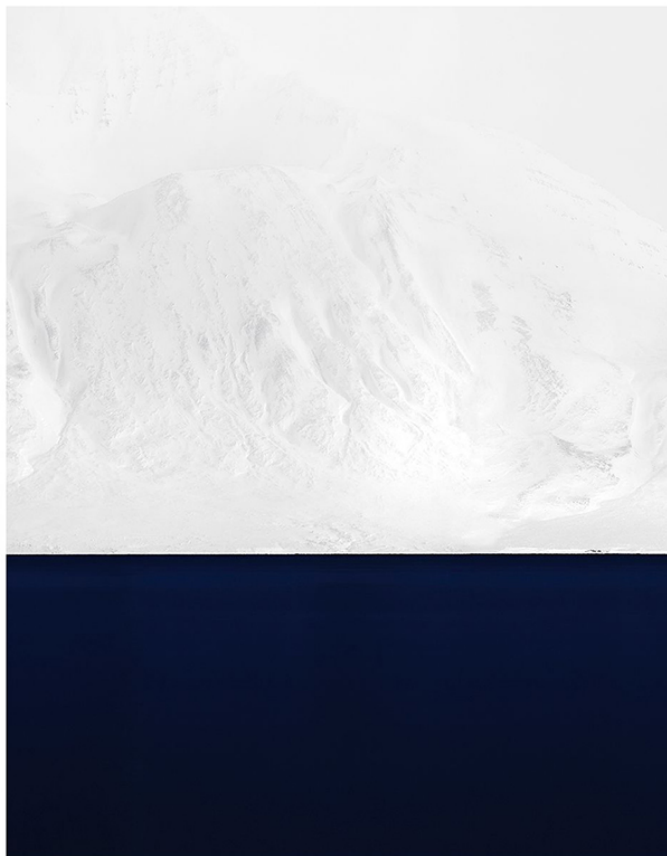

LANOUE GALLERY

Jonathan Smith, *Stream #39 (diptych)*
Chromogenic print, 30x48", 40x64", 50x80"