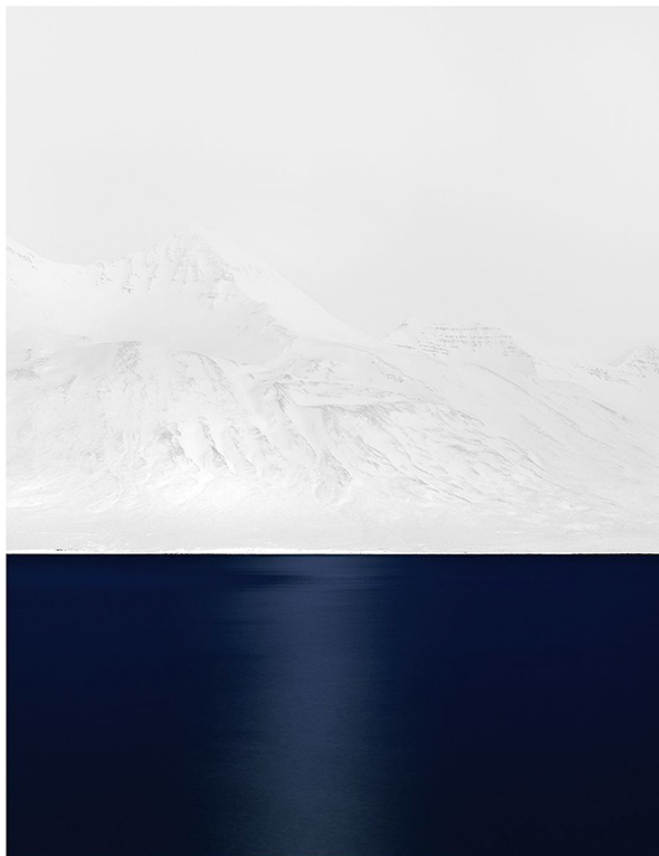

LANOUE GALLERY

Jonathan Smith, *Stream #39 (diptych)*
Chromogenic print, 30x48", 40x64", 50x80"