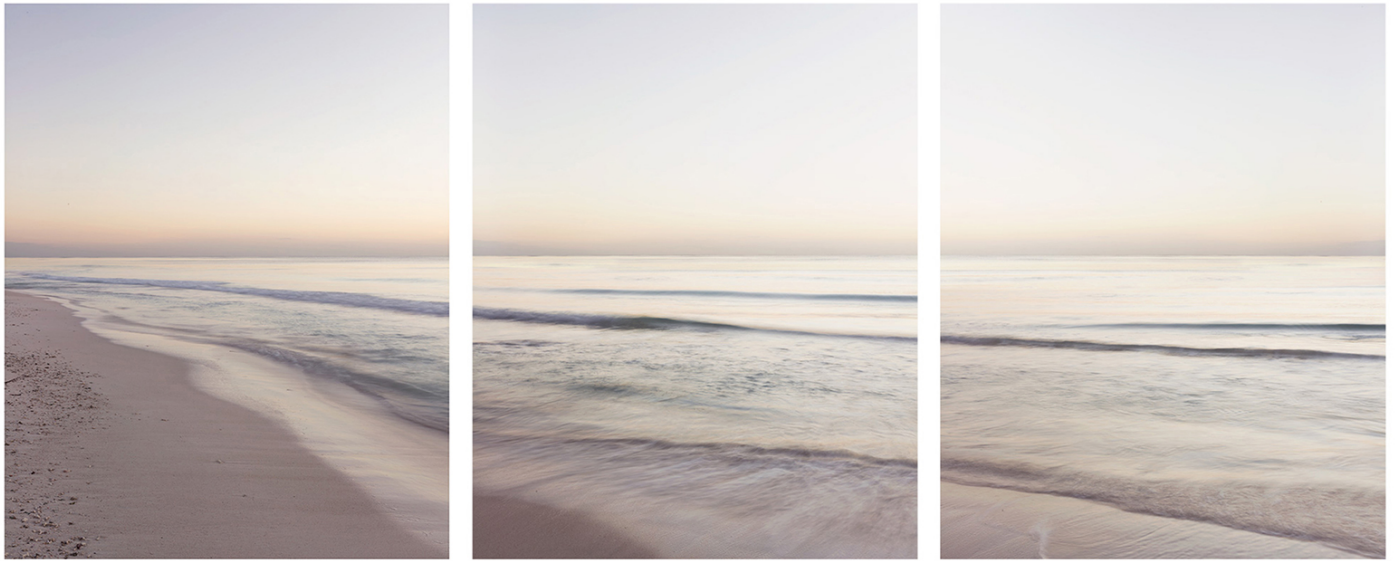

# LANOUE GALLERY

Jonathan Smith, *Ocean at Dusk (triptych)*  
Chromogenic print, 40x97", 50x120"