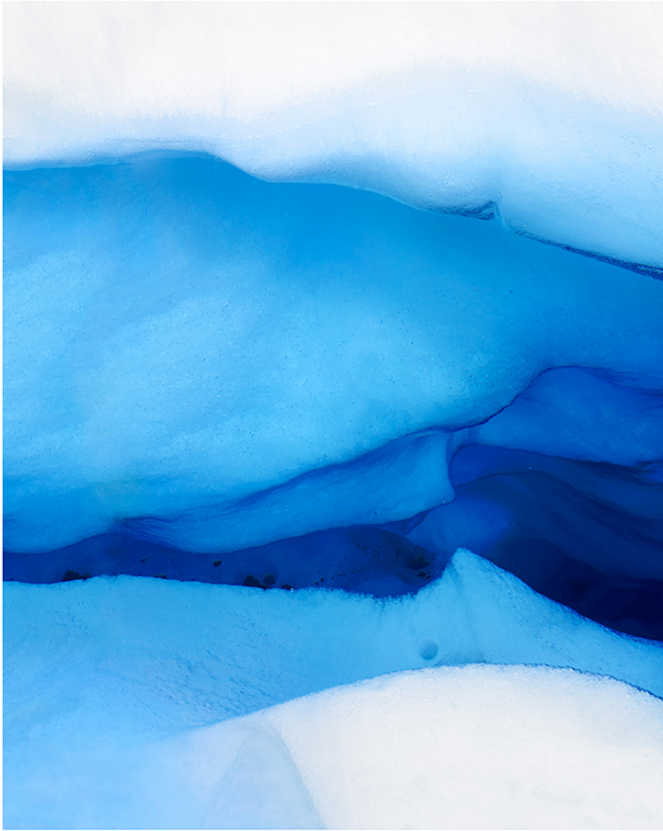

# LANOUE GALLERY

Jonathan Smith, *Glacier #22 (diptych)*  
Chromogenic print, 30x48", 40x64", 50x80"