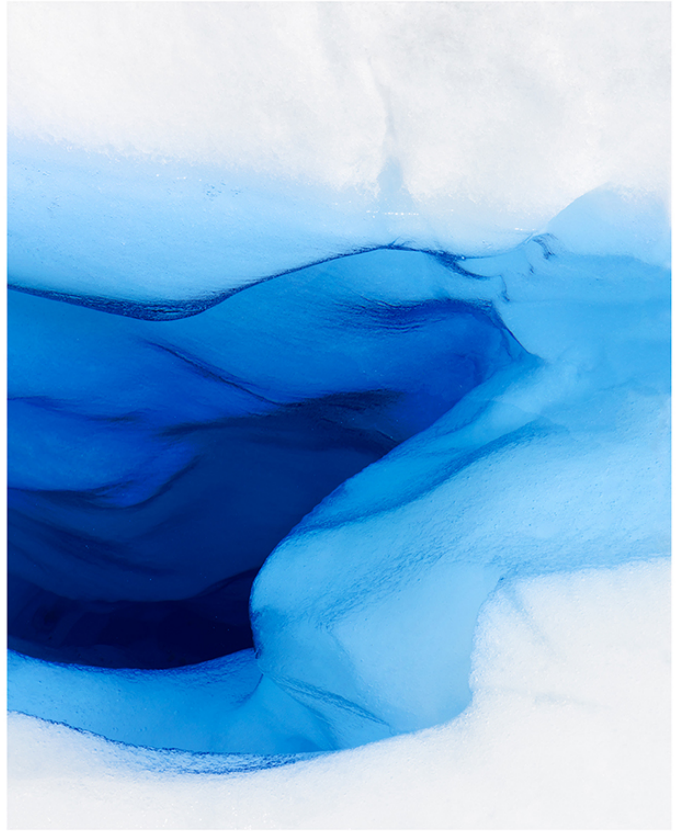

# LANOUE GALLERY

Jonathan Smith, *Glacier #22 (diptych)*  
Chromogenic print, 30x48", 40x64", 50x80"