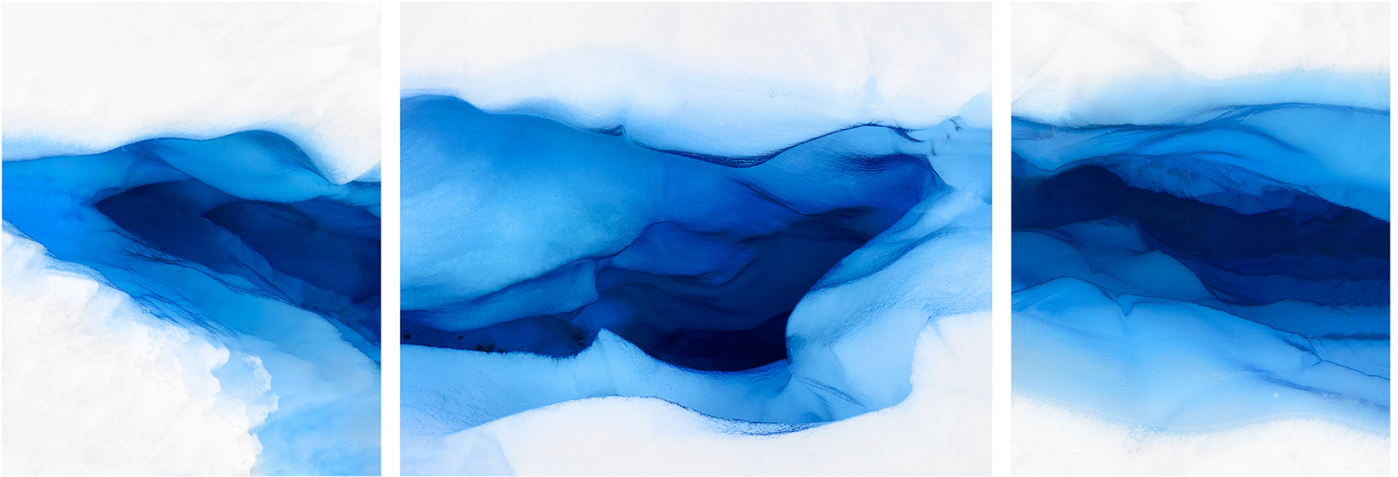

LANOUE GALLERY

Jonathan Smith, *Glacier Triptych*
Chromogenic print, sizes vary