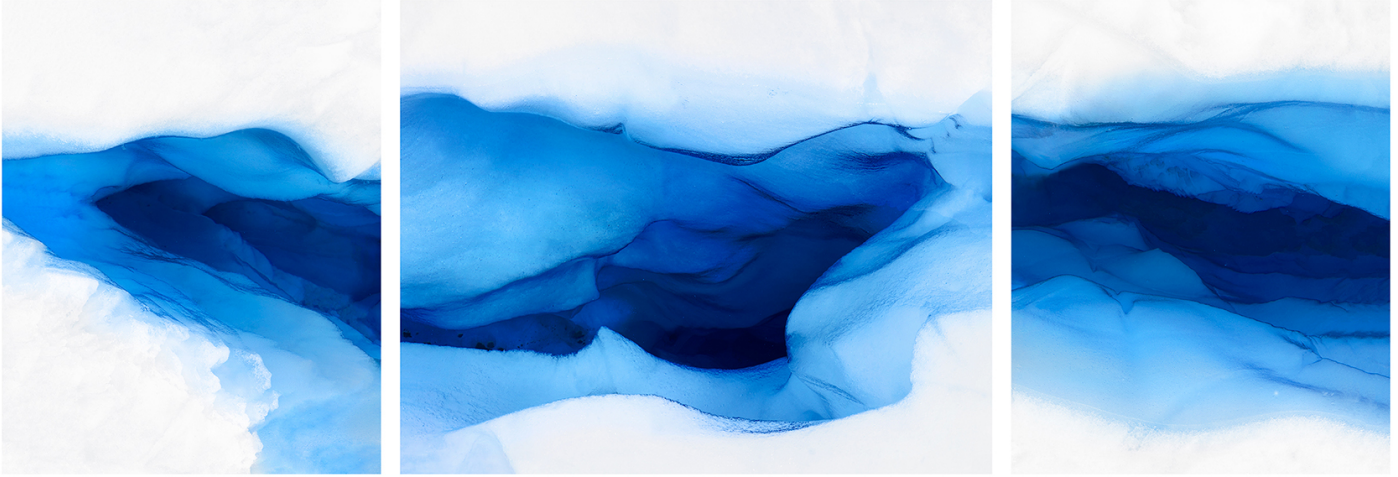

LANOUE GALLERY

Jonathan Smith, *Glacier Triptych*
Chromogenic print, 30x72", 40x97", 50x120", 70x168"