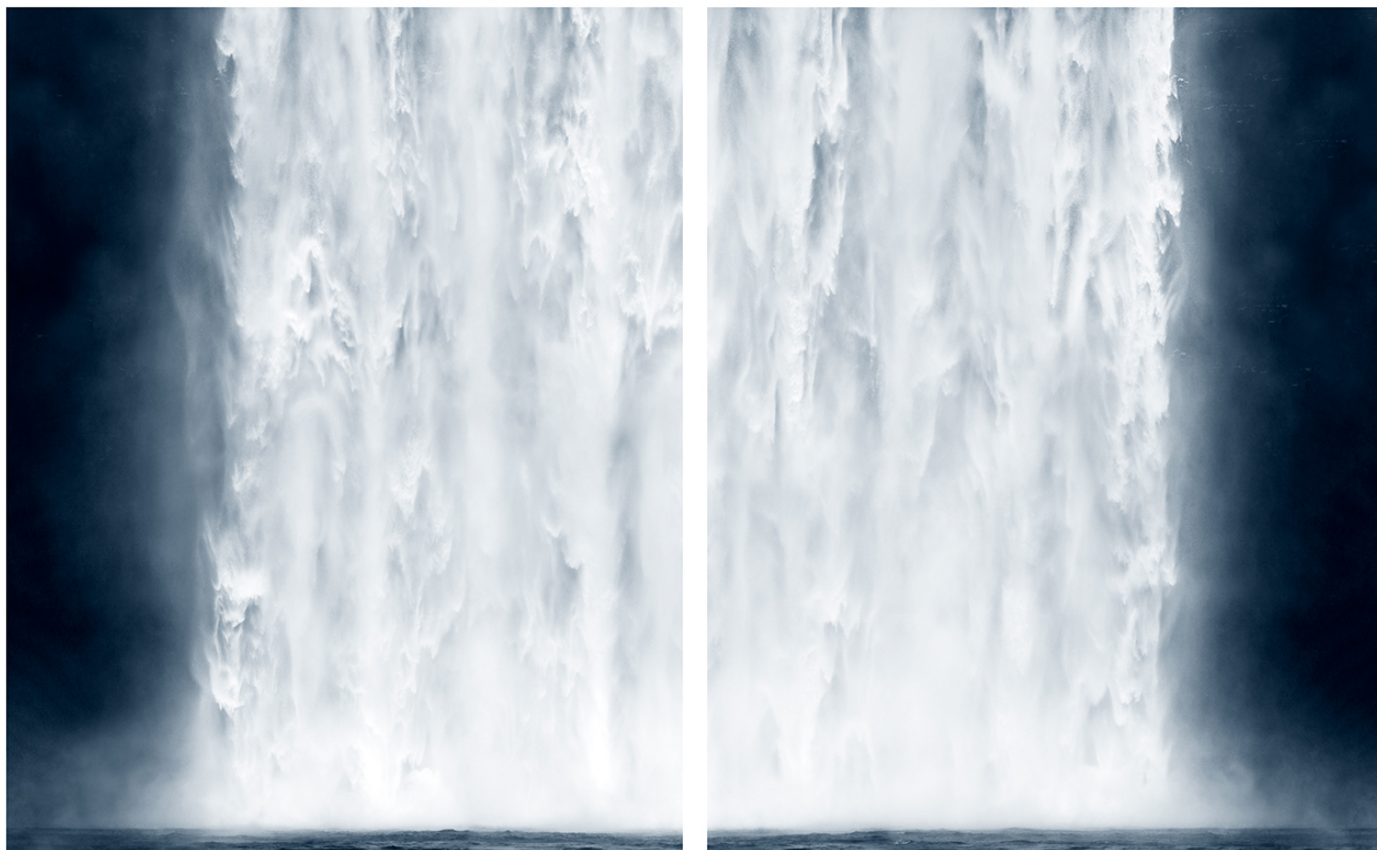

LANOUE GALLERY

Jonathan Smith, *Fall #7 (diptych)*
Chromogenic print, 40x64", 50x80", 70x112"