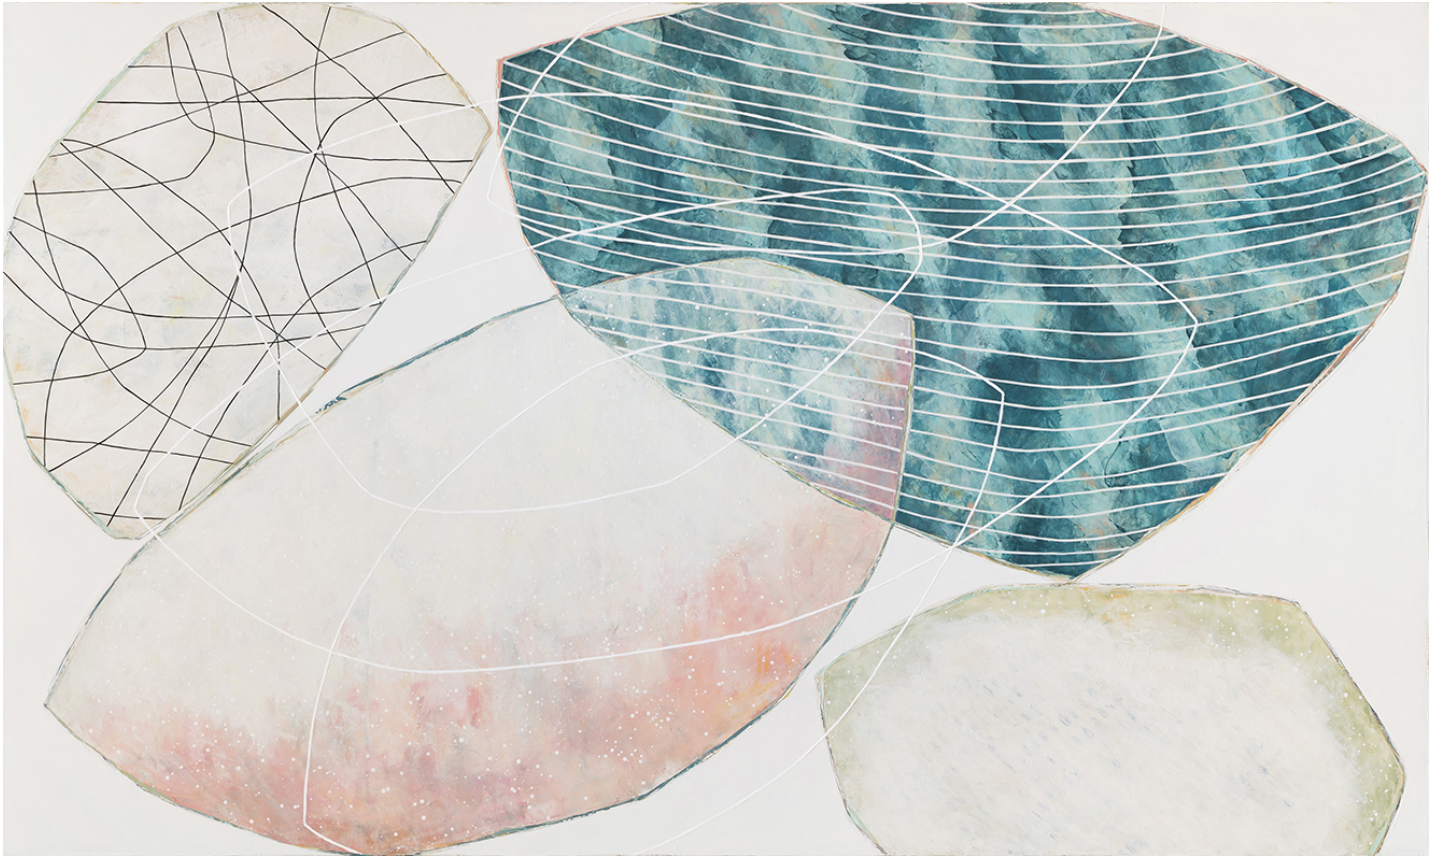

LANOUE GALLERY

Karine Leger, *Seafaring Song II*
Acrylic & mixed media on canvas, 36 x 60 in