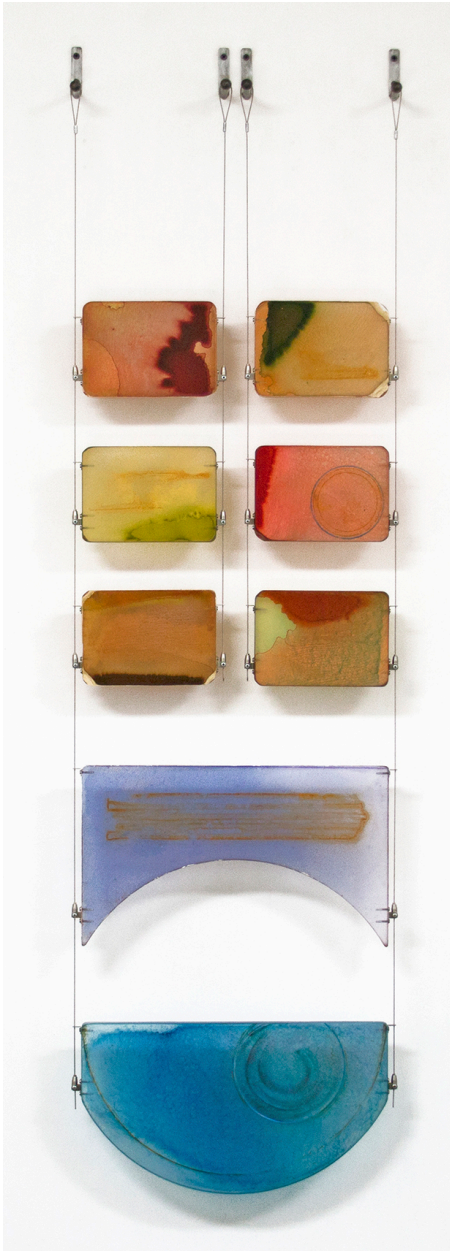

LANOUE GALLERY

Carrie McGee, *Totem* (Sold)
Oxidized metal, pigment & metal leaf on
acrylic panel, 61 x 17 x 4 inches