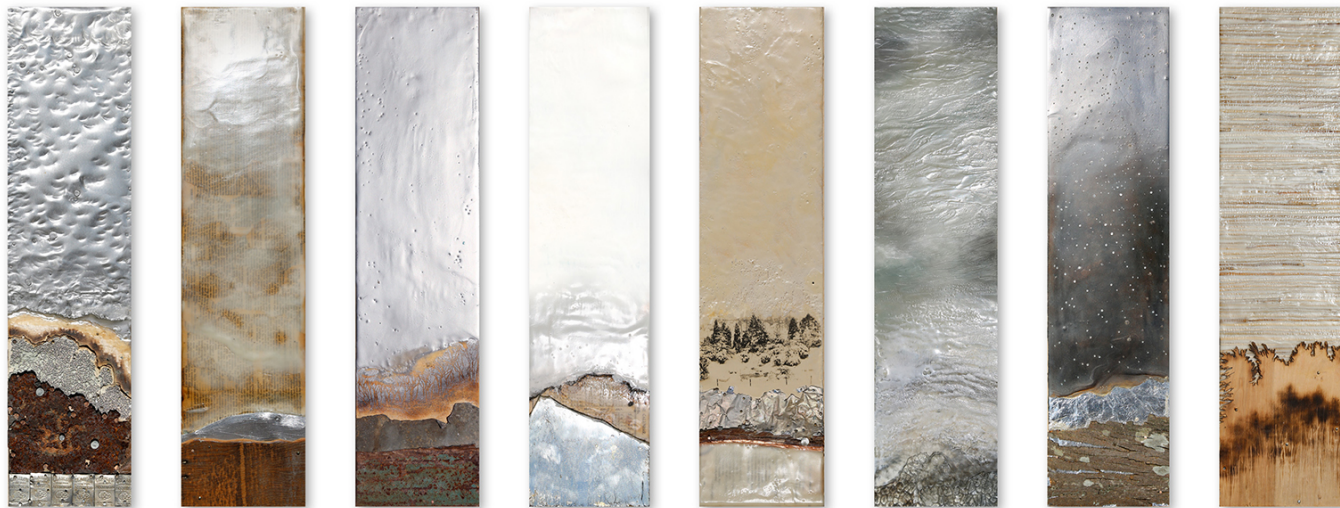

# LANOUE GALLERY

Robin Luciano Beaty, *Pinnacle*  
Encaustic & mixed media on panel, 24 x 62 inches