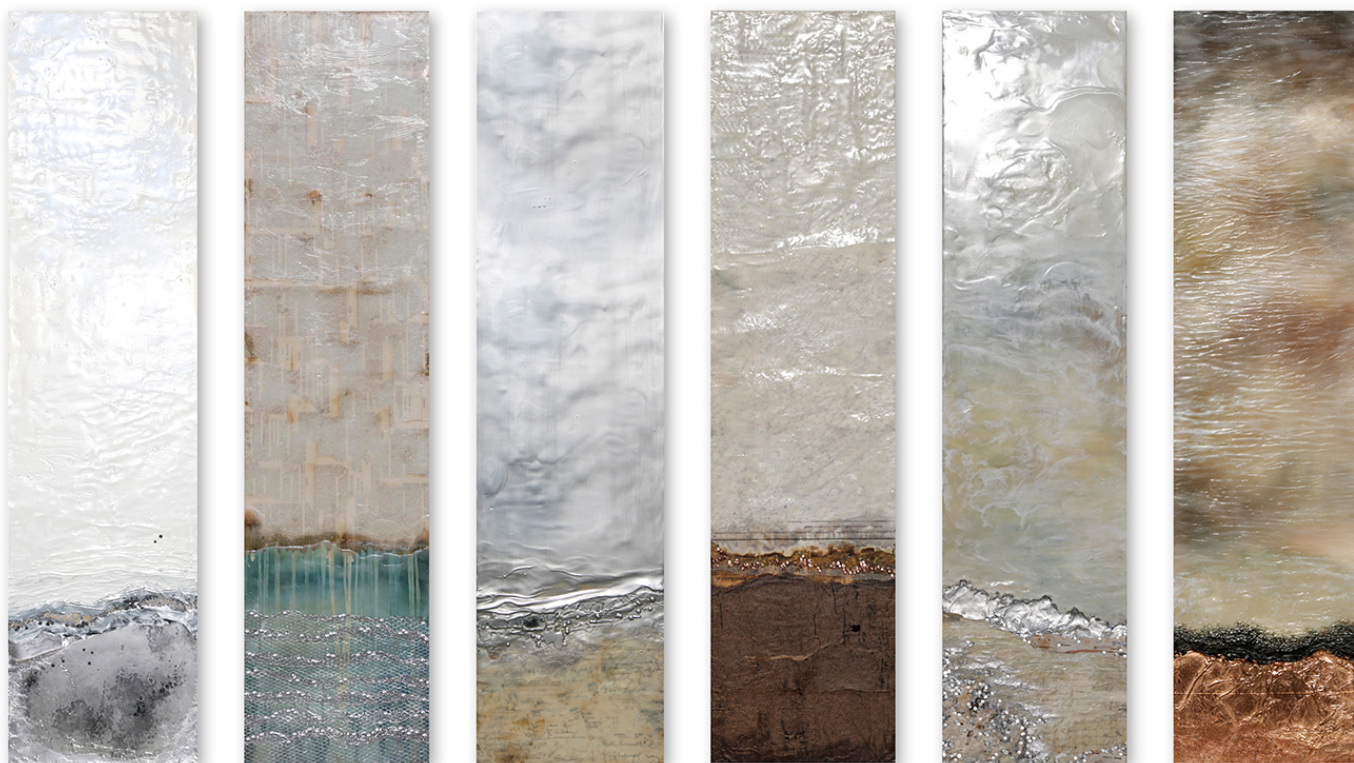

LANOUE GALLERY

Robin Luciano Beaty, *Elysium*
Encaustic & mixed media on panel, 48 x 84 inches