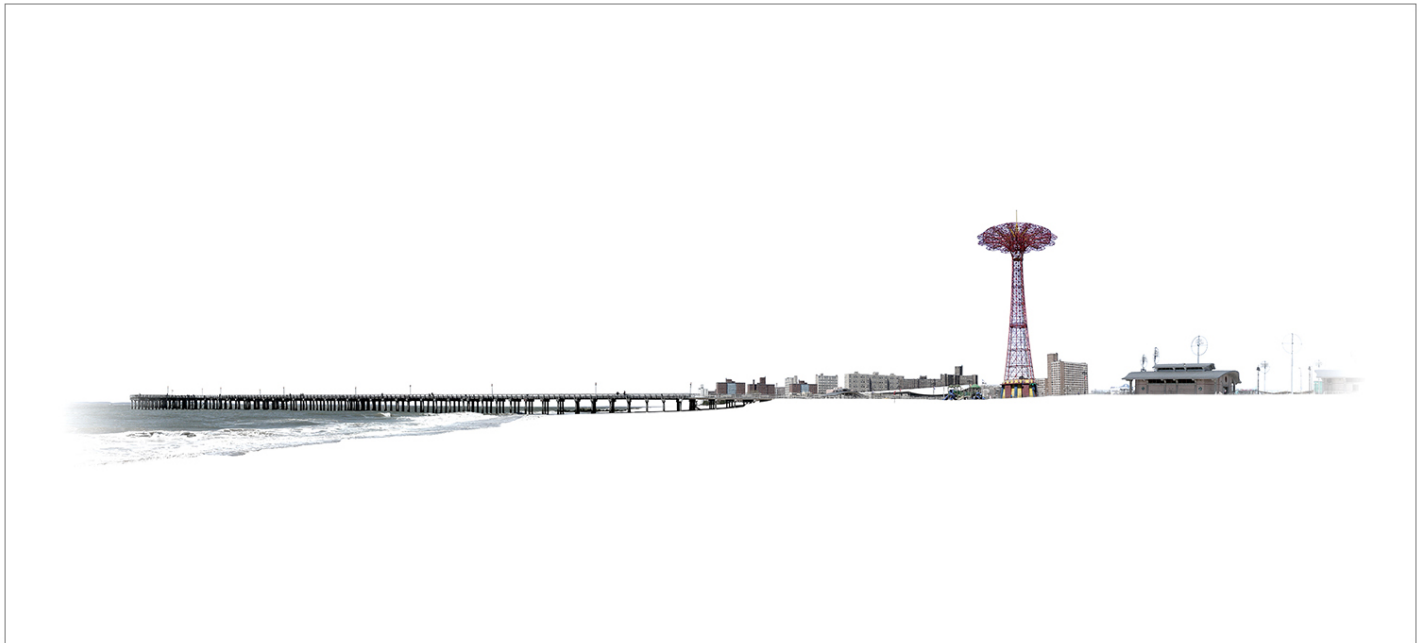

# LANOUE GALLERY

Marc Harrold, *Coney Island*  
Diasec mounted C-print, 26 x 57 in.