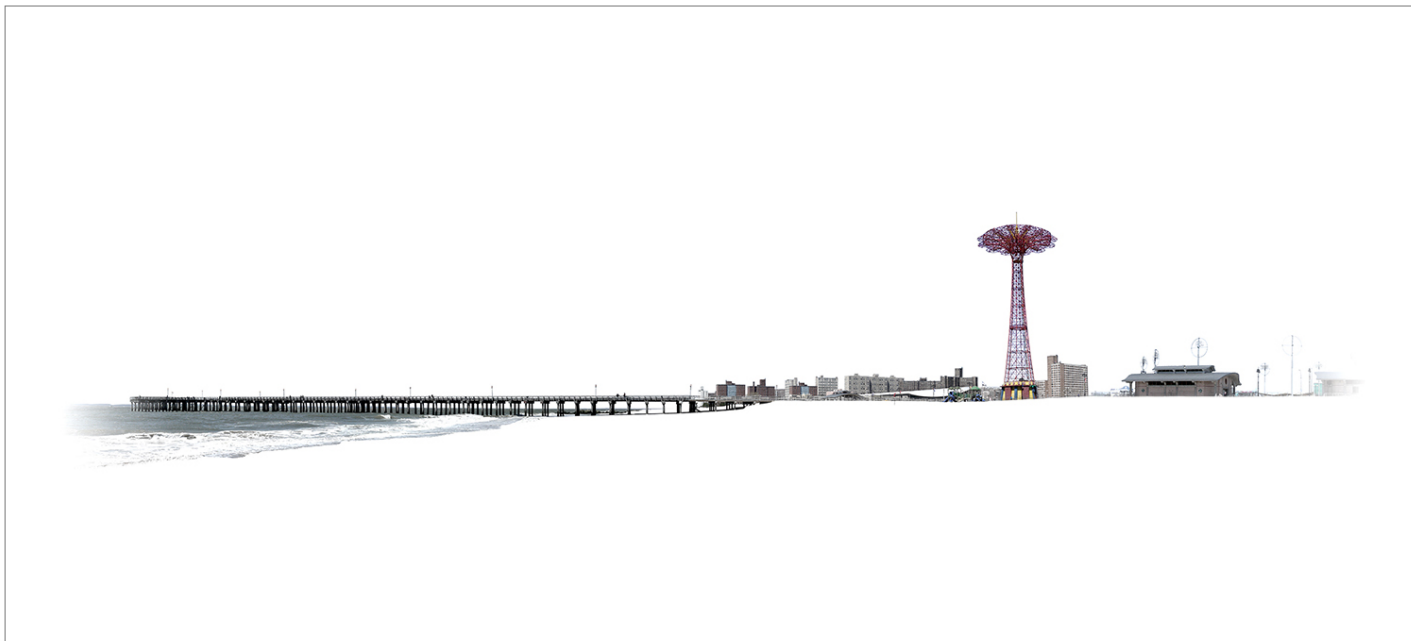

LANOUE GALLERY

Marc Harrold, *Coney Island*
Diasec mounted C-print, 26 x 57 in