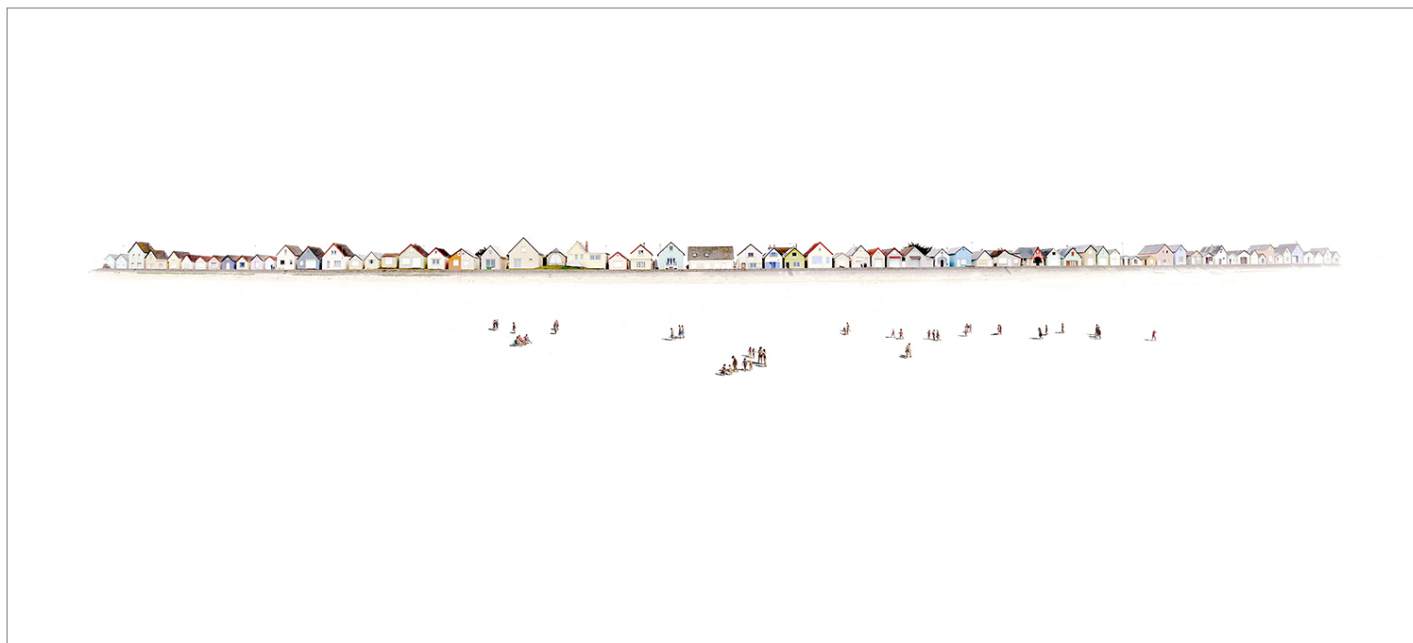

# LANOUE GALLERY

Marc Harrold, *Beach 100*  
Diasec mounted C-print, 26 x 57 in.