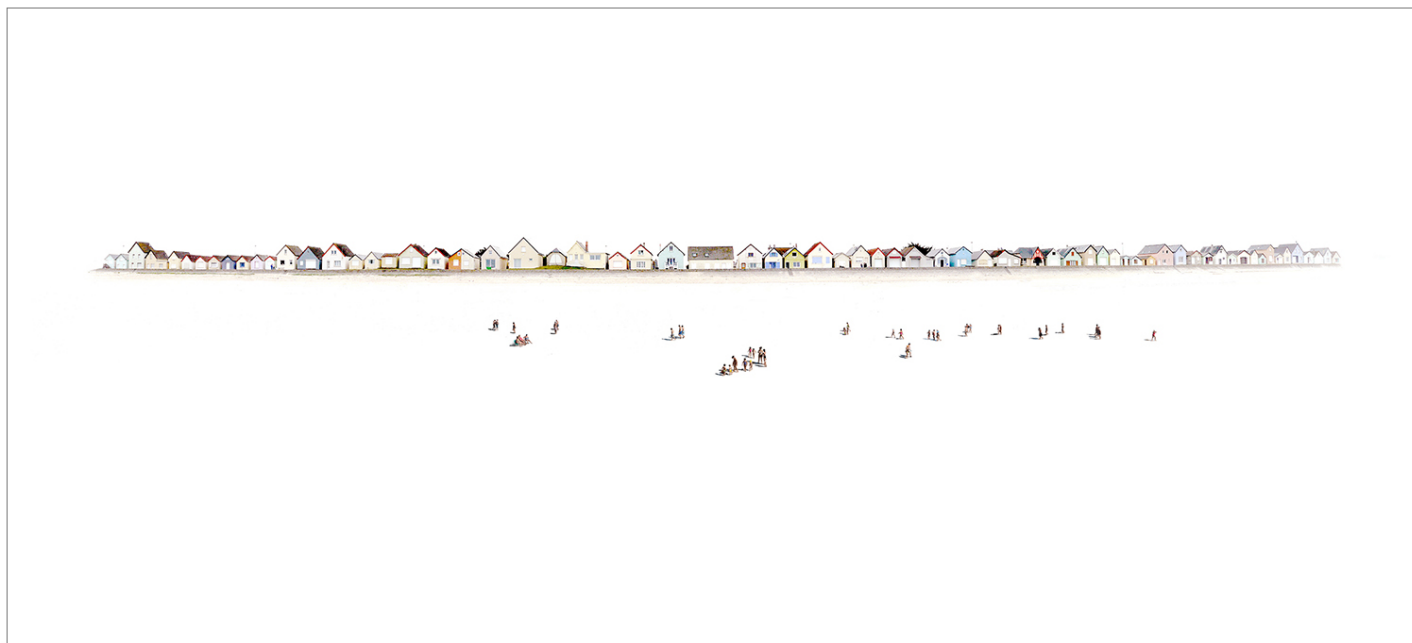

# LANOUE GALLERY

Marc Harrold, *Beach 100*  
Diasec mounted C-print, 26 x 57 in