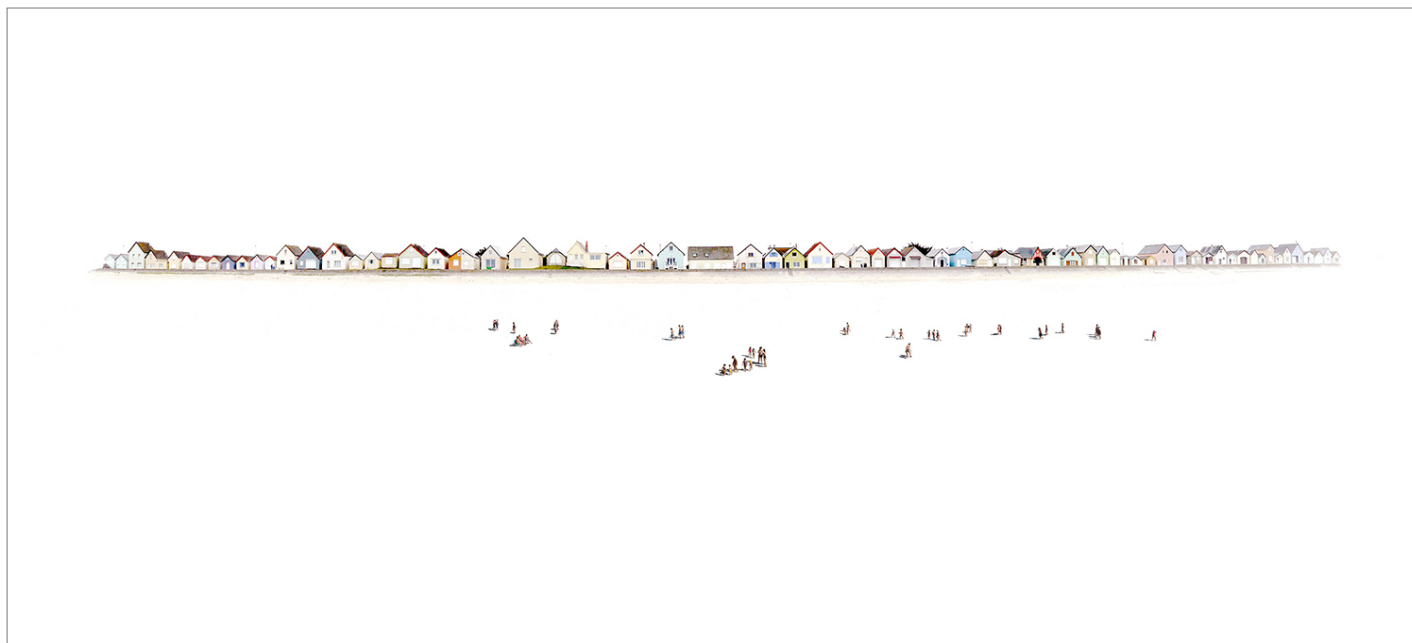

LANOUE GALLERY

Marc Harrold, *Beach 100*

Diasec mounted C-print, 26 x 57 in