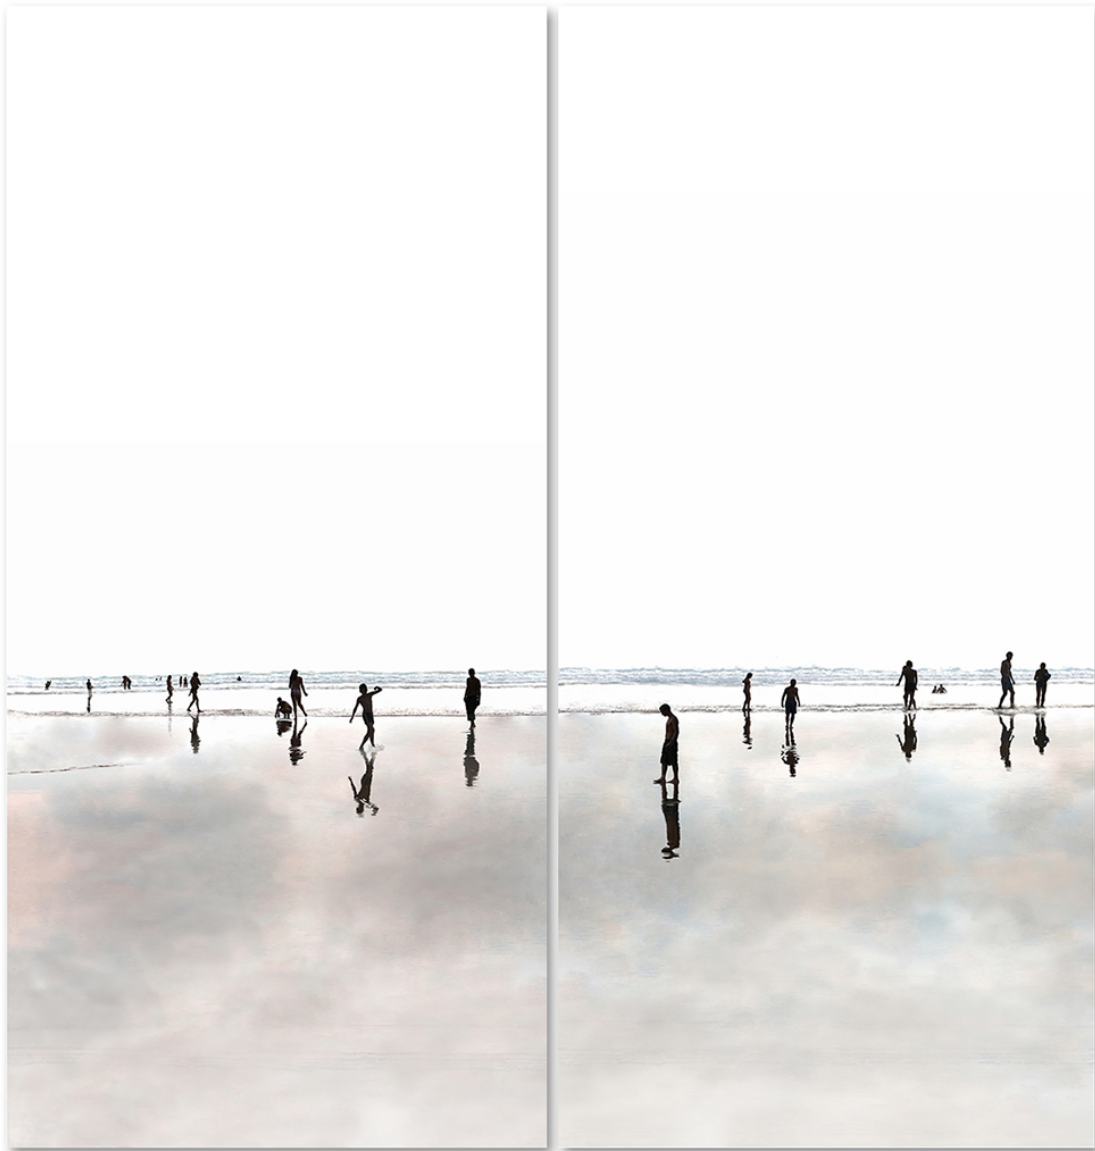

LANOUE GALLERY

Marc Harrold, *Beach 80 & 81*
Diasec mounted C-print, 69 x 58 in.