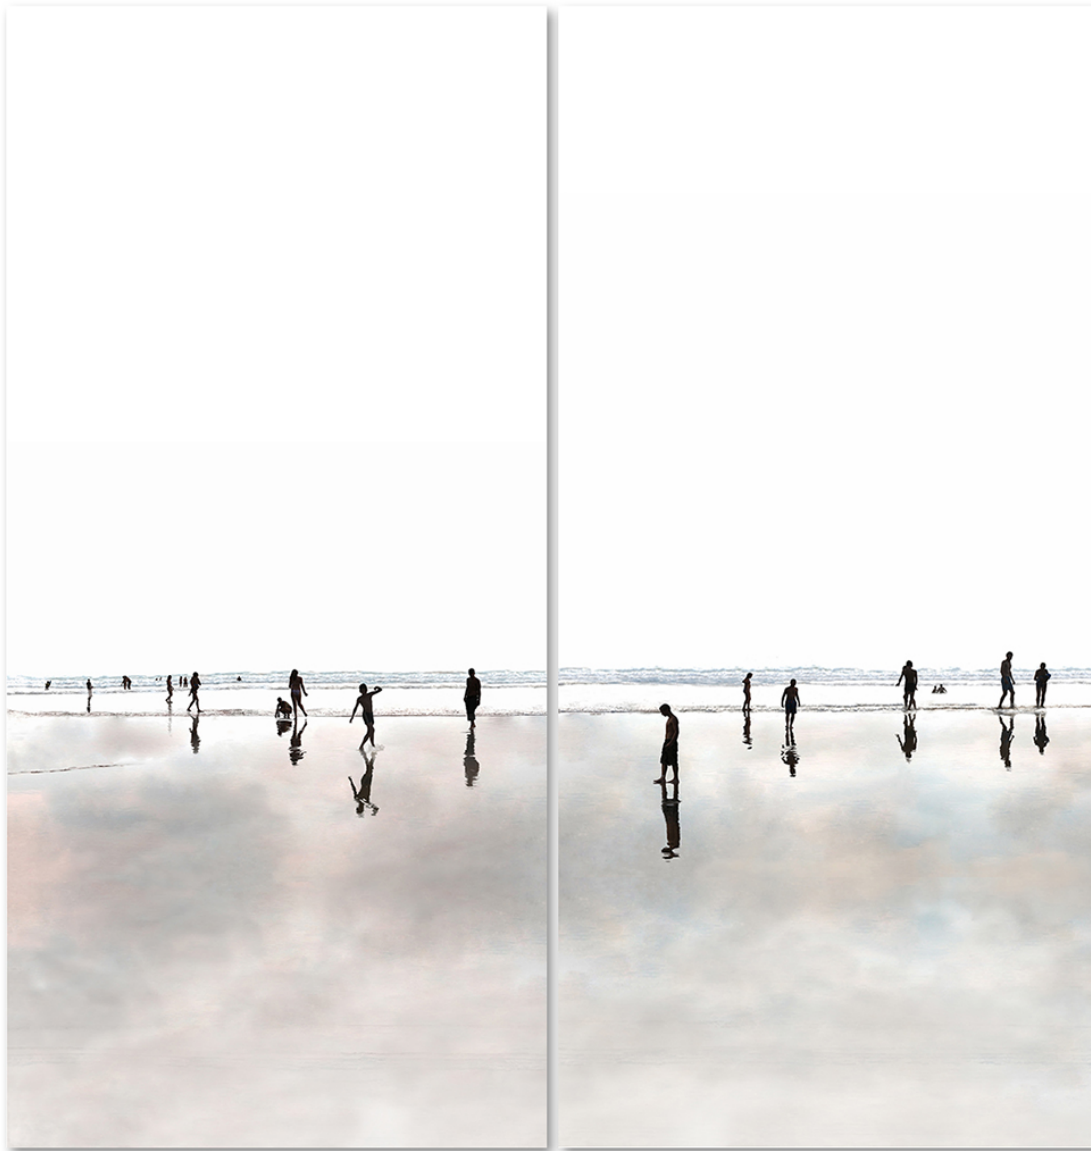

LANOUE GALLERY

Marc Harrold, *Beach 80 & 81*
Diasec mounted C-print, 69 x 58 in