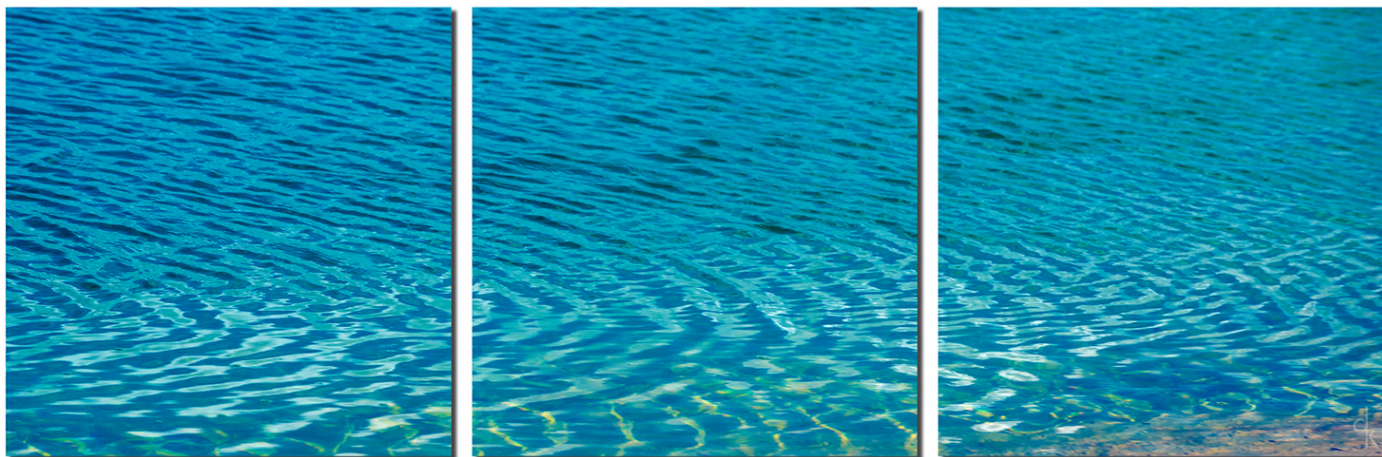

# LANOUE GALLERY

Debby Krim, *Silent Current*  
Photograph, 26 x 77 1/2 in.