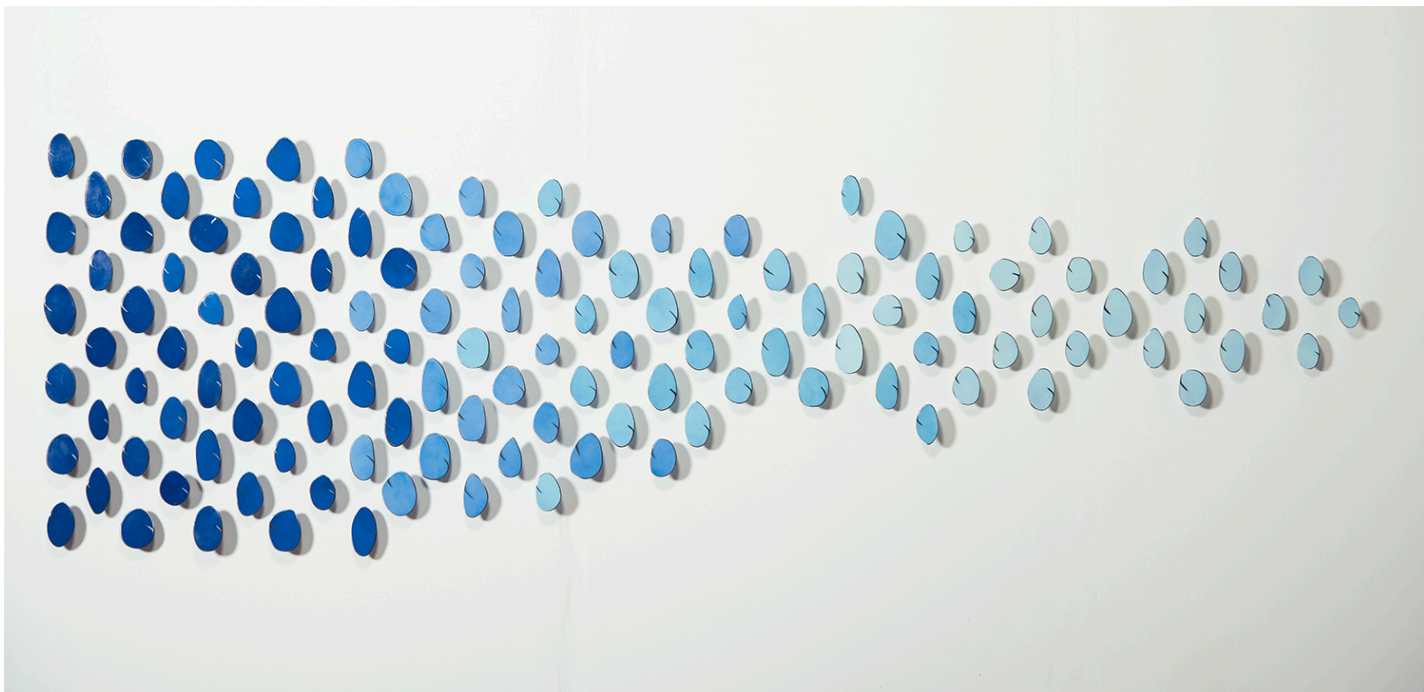

# LANOUE GALLERY

Carolina Sardi, *Blue Installation* (SOLD)

Painted Steel, 39 x 122 x 2 in.