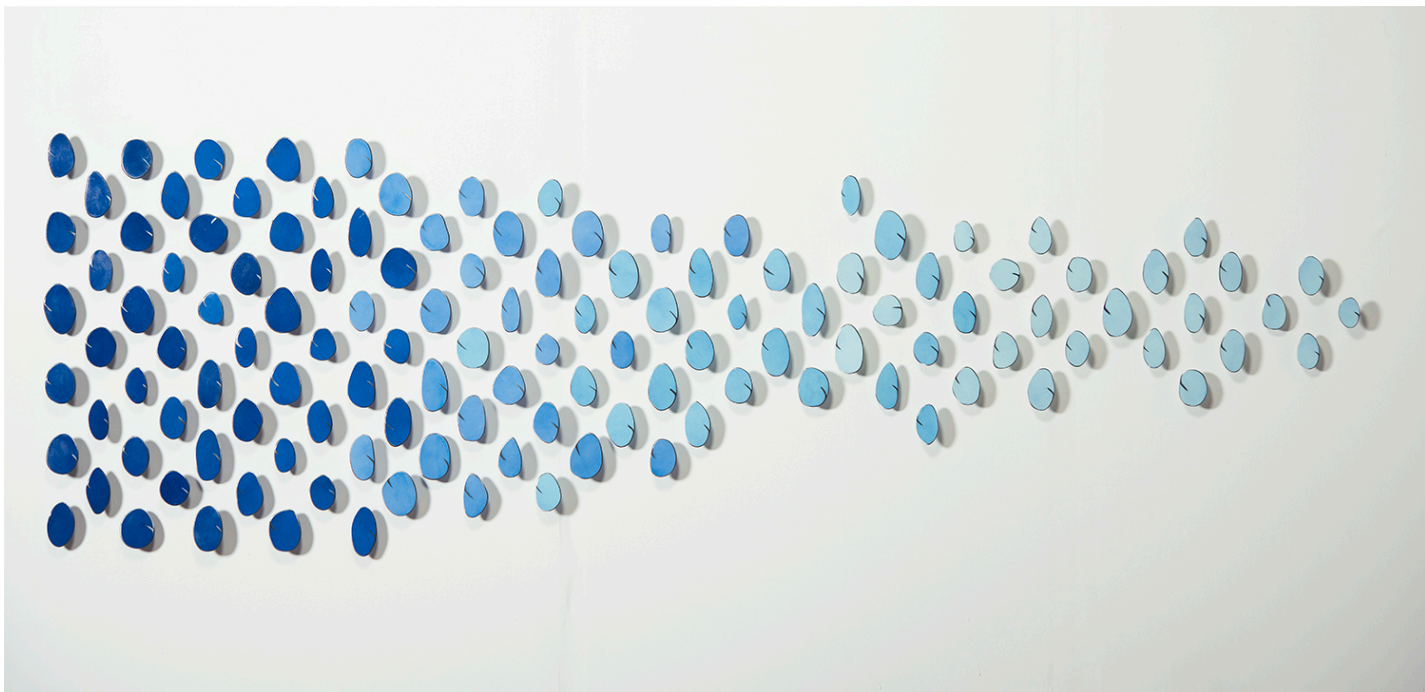

LANOUE GALLERY

Carolina Sardi, *Blue Installation* (SOLD)

Painted Steel, 39 x 122 x 2 in