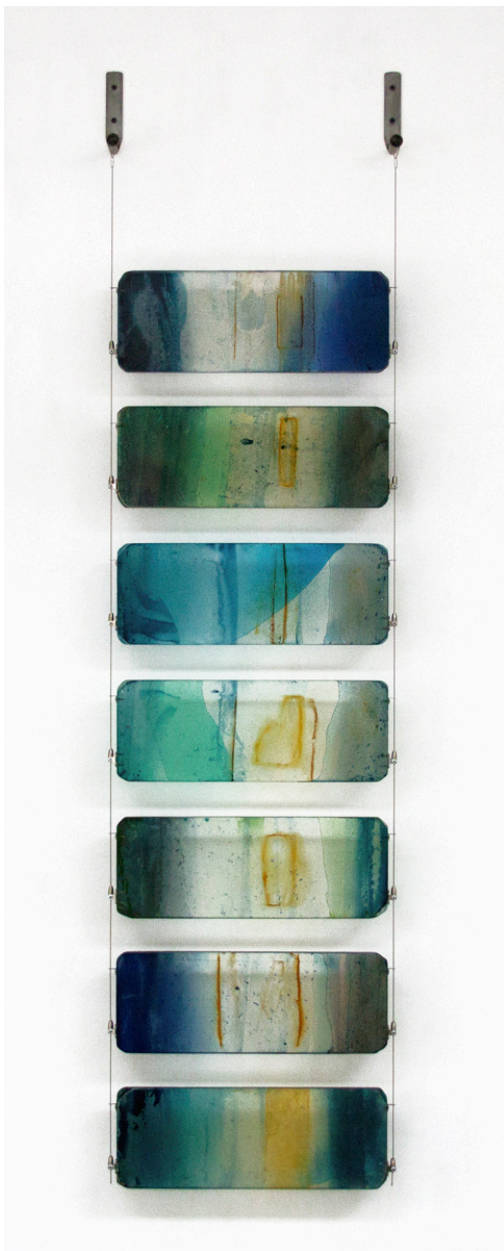

LANOUE GALLERY

Carrie McGee, *Carried by Currents (Sold)*
Oxidized metal, acrylic & metal leaf on acrylic
panels, 67 x 17 x 4 in