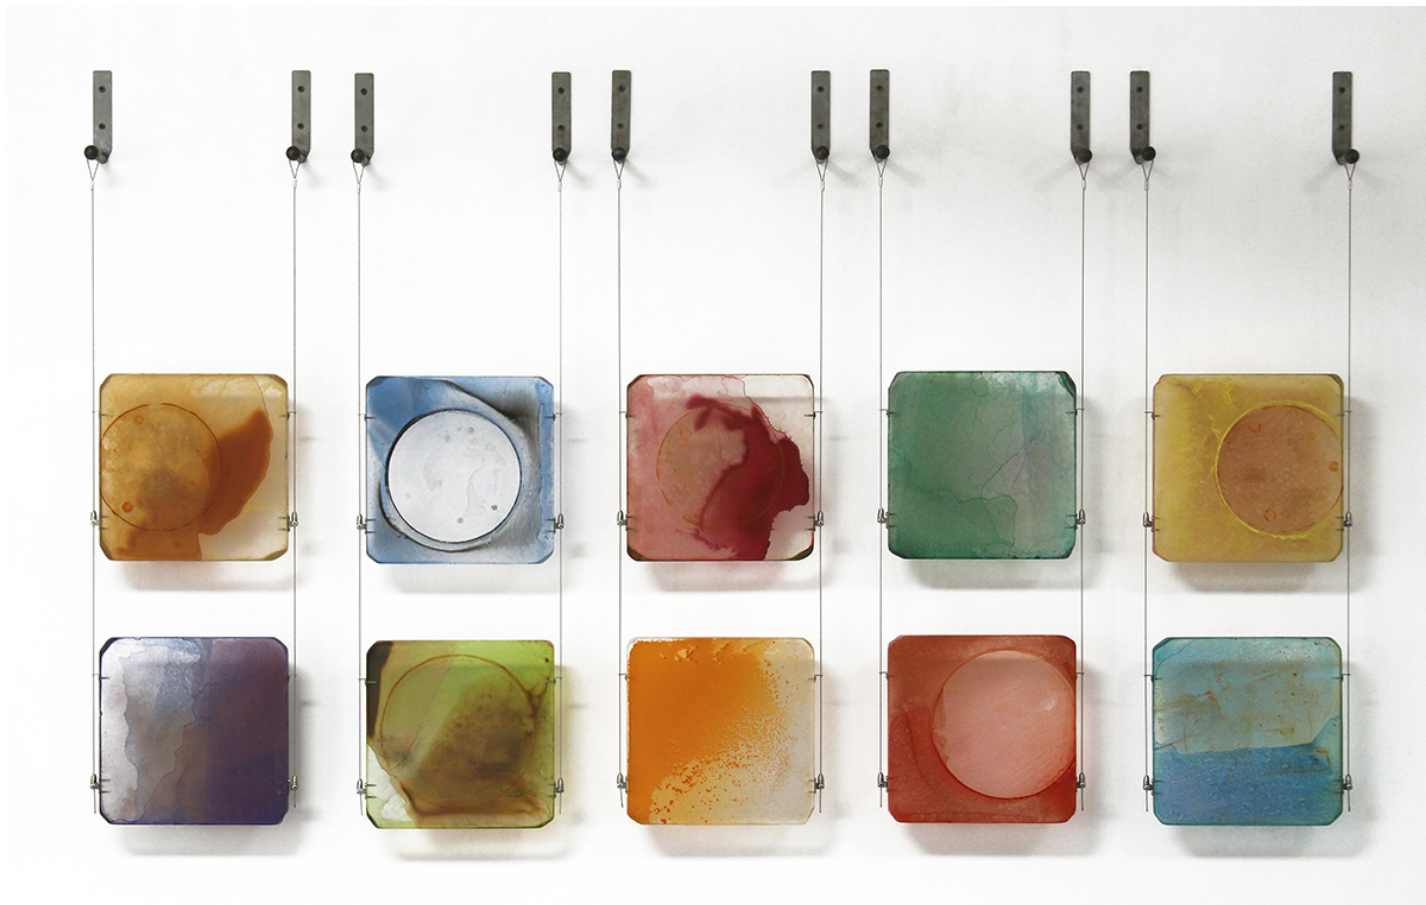

LANOUE GALLERY

Carrie McGee, *Billows* (Sold)

Oxidized metal, acrylic & metal leaf on acrylic panels, 40 x 66 x 4 in