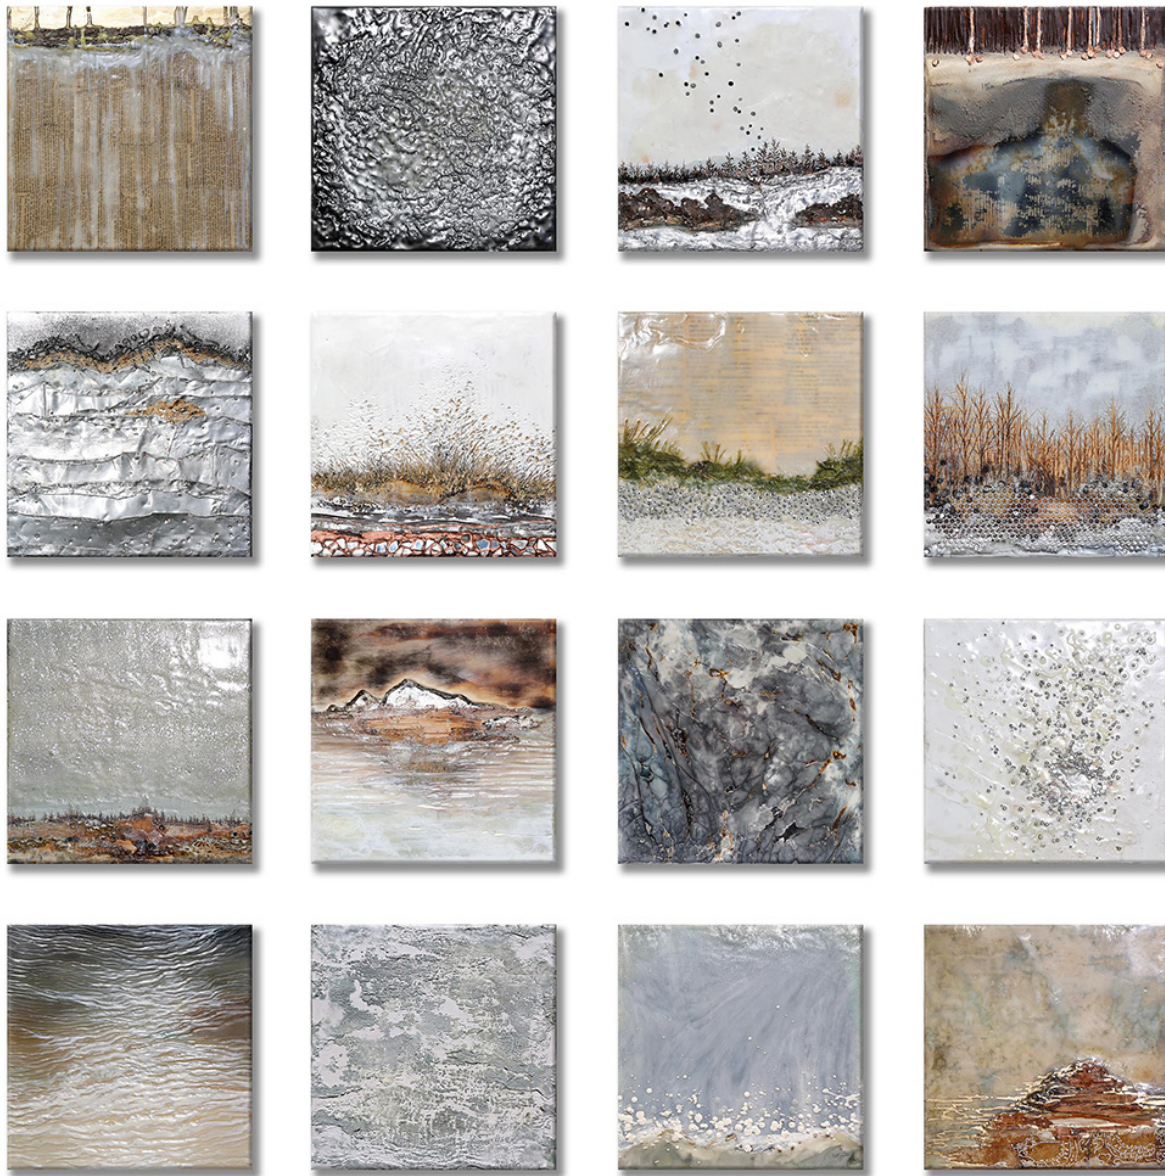

LANOUE GALLERY

Robin Luciano Beaty, *Passage Series No. 2*
Encaustic & mixed media on panel, 54 x 54 in.