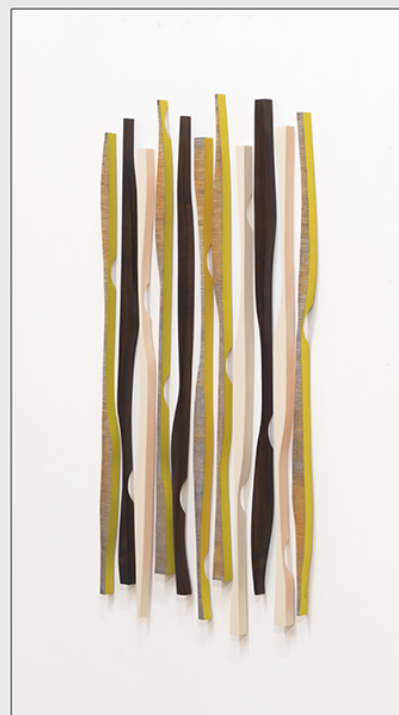

LANOUE GALLERY

Left side

Front

Right side

Pascal Pierme, *Grande Piccolo 2* (Sold)
Painted walnut, 40 x 21 in.