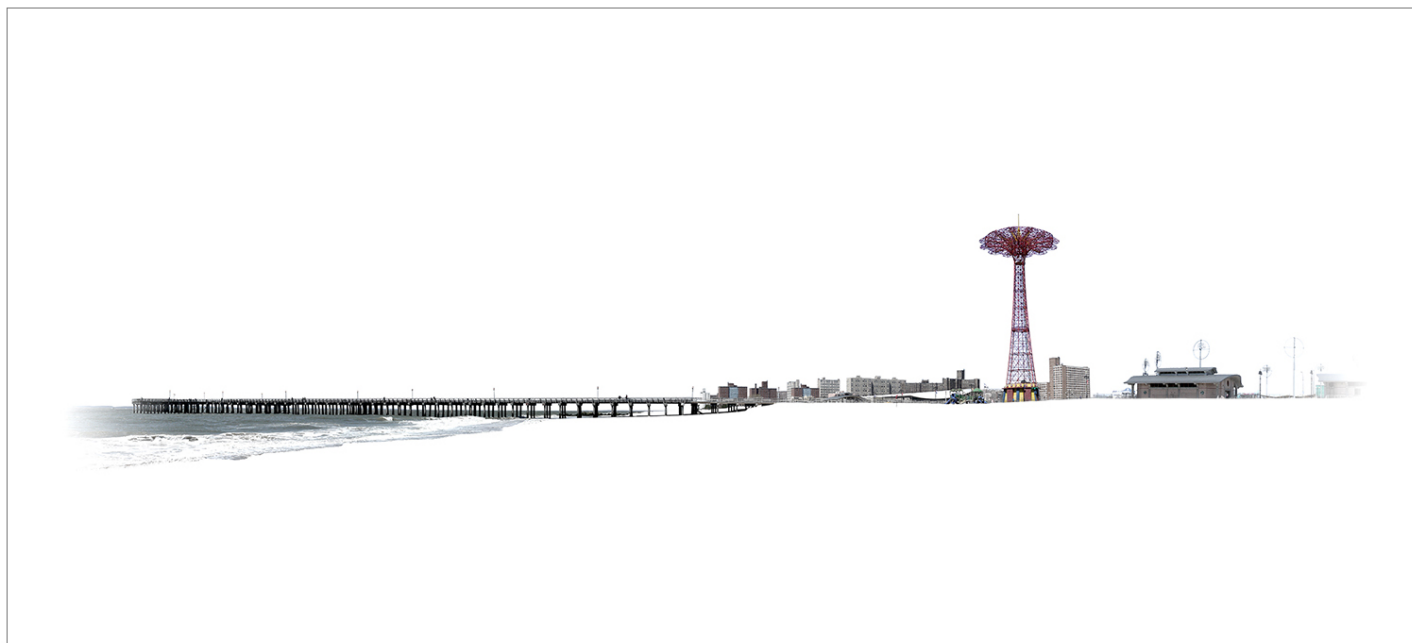

# LANOUE GALLERY

Marc Harrold, *Coney Island*  
Diasec mounted C-print, 26 x 57 in.