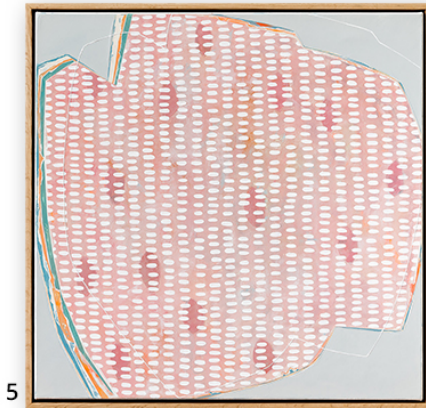

# LANOUE GALLERY

Karine Leger, *Vue du Ciel Series*  
Acrylic & mixed media on canvas, 24x24 in. each