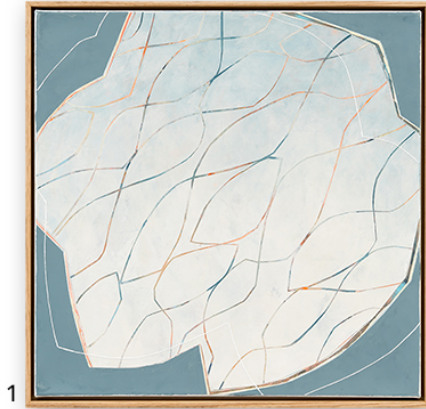

# LANOUE GALLERY

Karine Leger, *Vue du Ciel Series*  
Acrylic & mixed media on canvas, 24x24 in. each