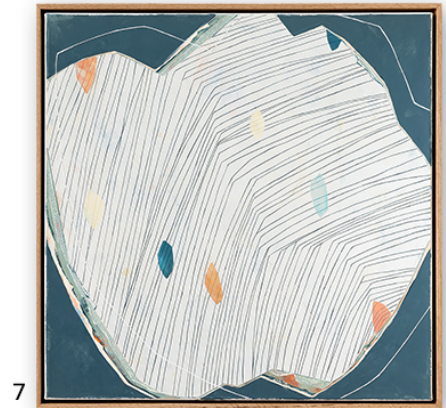

# LANOUE GALLERY

Karine Leger, *Vue du Ciel Series*  
Acrylic & mixed media on canvas, 24x24 in. each