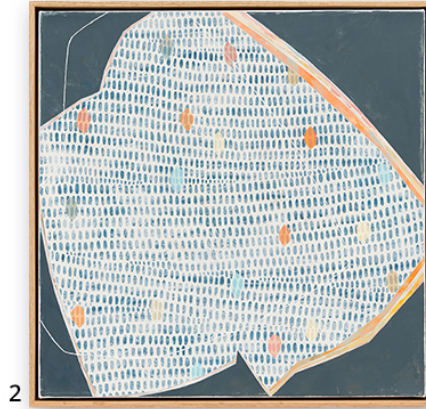

# LANOUE GALLERY

Karine Leger, *Vue du Ciel Series*  
Acrylic & mixed media on canvas, 24x24 in. each