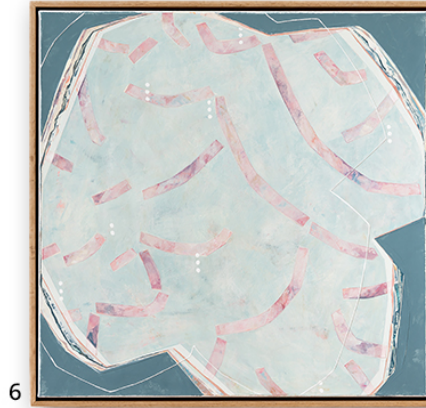

# LANOUE GALLERY

Karine Leger, *Vue du Ciel Series*  
Acrylic & mixed media on canvas, 24x24 in. each