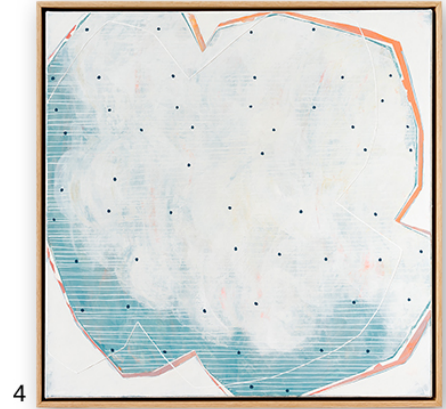

# LANOUE GALLERY

Karine Leger, *Vue du Ciel Series*  
Acrylic & mixed media on canvas, 24x24 in. each