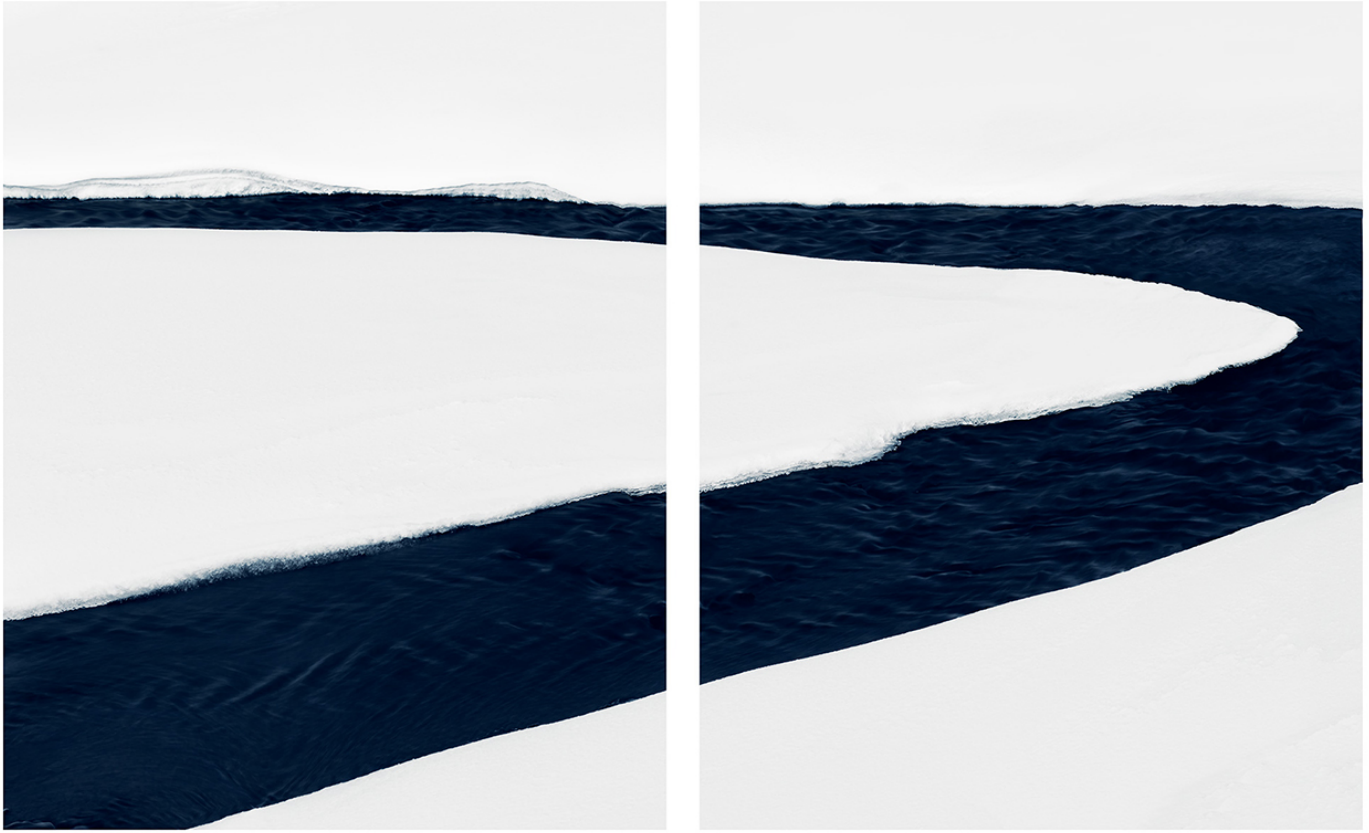

LANOUE GALLERY

Jonathan Smith, *Stream #47*
Chromogenic print, 30x48", 40x64", 50x80", 70x112"