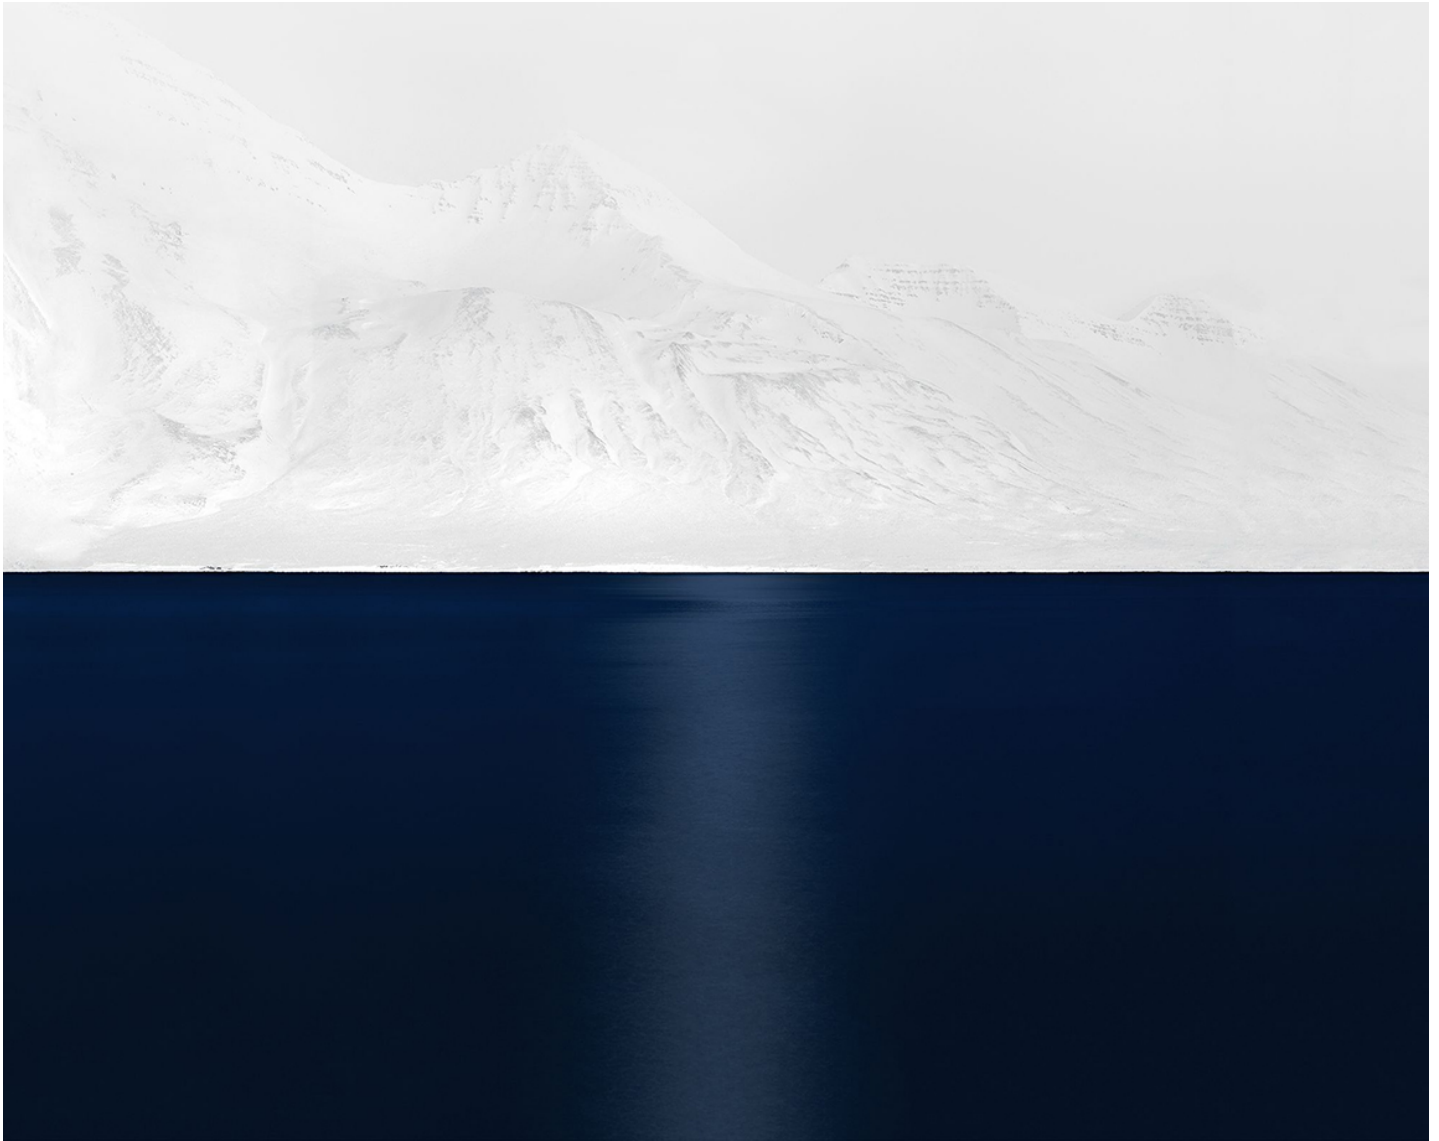

# LANOUE GALLERY

Jonathan Smith, *Stream #41*  
Chromogenic print, 30x37.5", 40x50", 56x70"