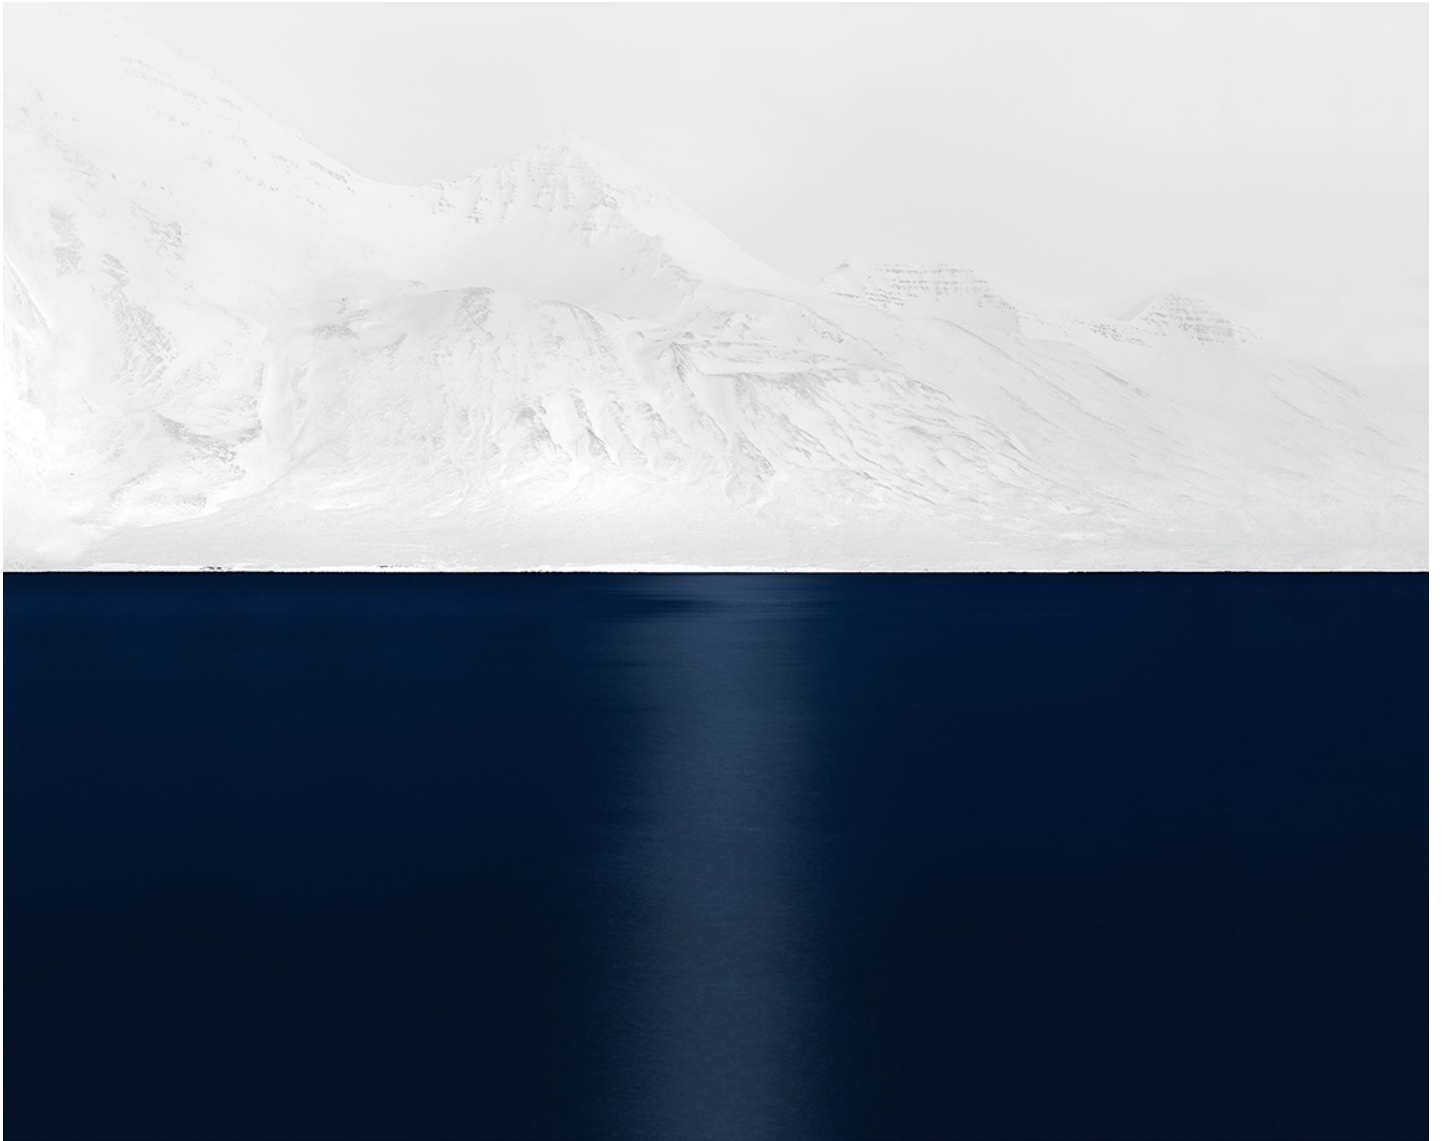

# LANOUE GALLERY

Jonathan Smith, *Stream #41*  
Chromogenic print, 30x37.5", 40x50", 56x70"