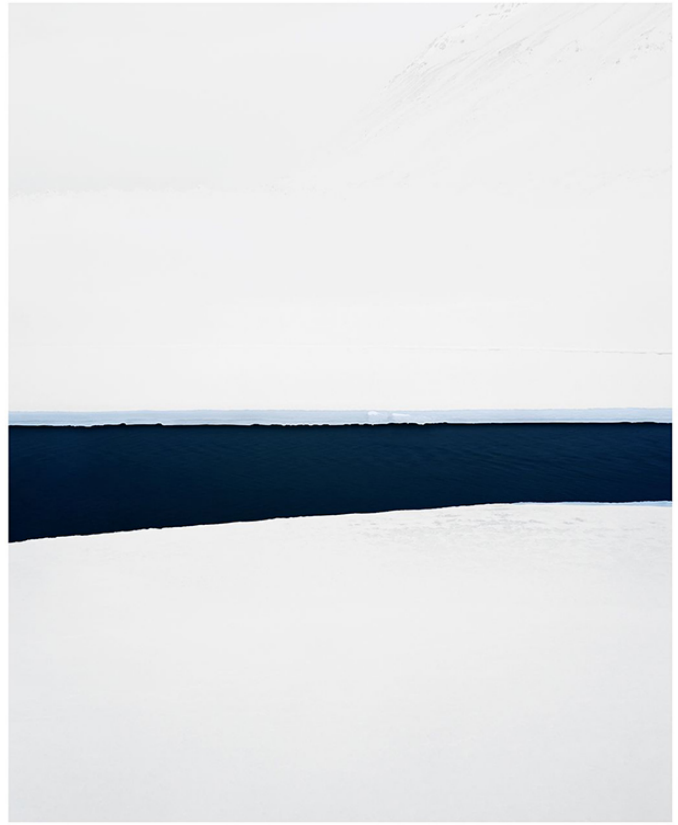

LANOUE GALLERY

Jonathan Smith, *Stream#1*
Chromogenic print, 30x48", 40x64", 70x112"