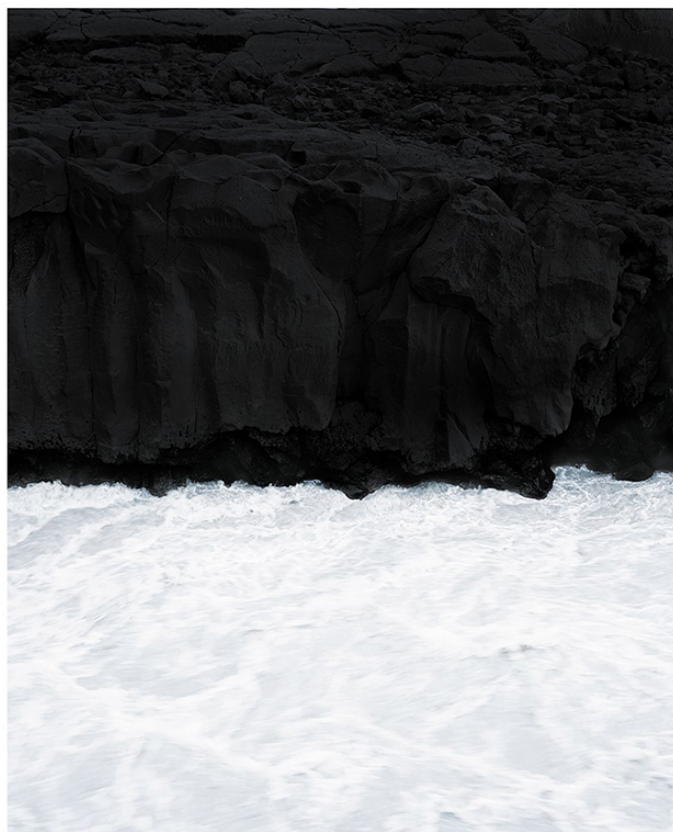

LANOUE GALLERY

Jonathan Smith, *River #12 (diptych)*
Chromogenic print, 30x48", 40x64", 50x80"