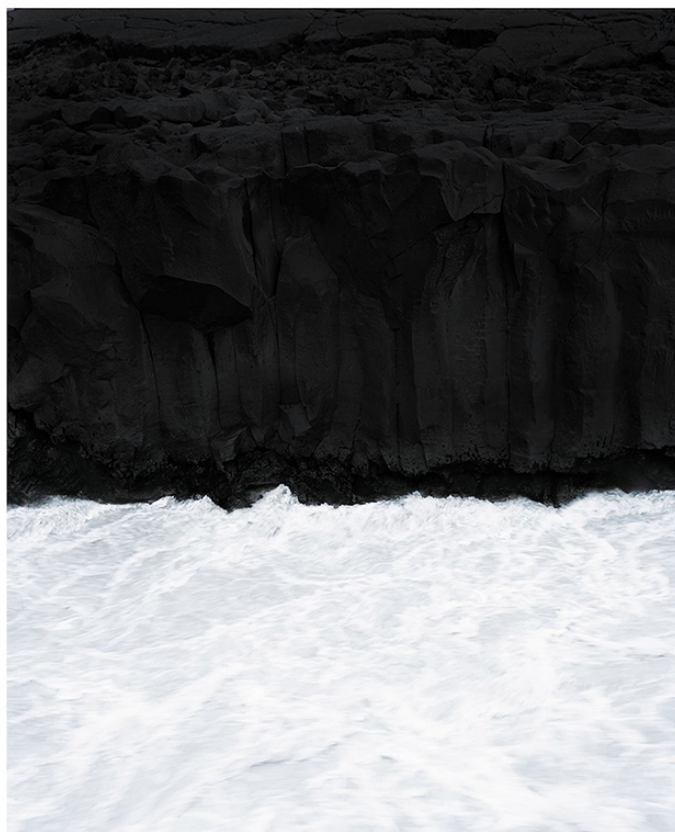

LANOUE GALLERY

Jonathan Smith, *River #12 (diptych)*
Chromogenic print, 30x48", 40x64", 50x80"