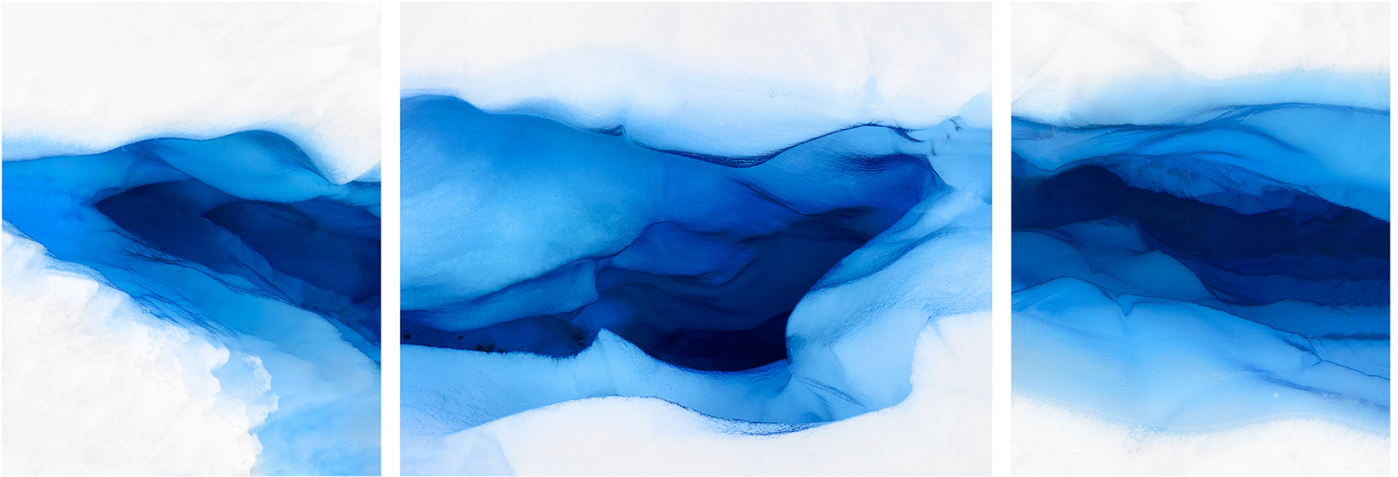

# LANOUE GALLERY

Jonathan Smith, *Glacier Triptych*  
Chromogenic print, 30x72", 40x97", 50x120", 70x168"