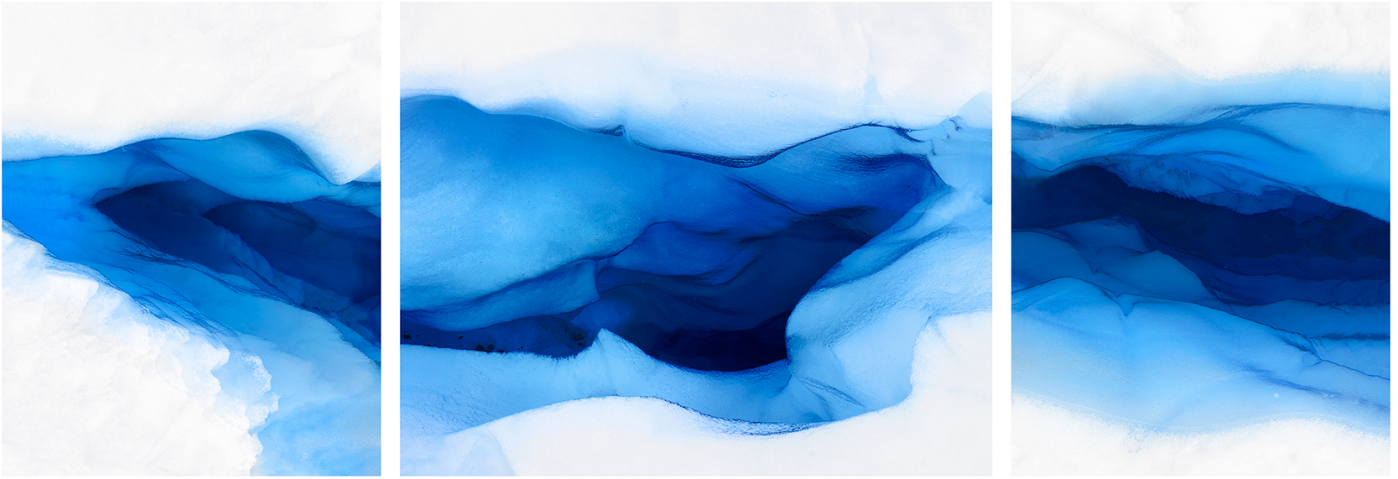

LANOUE GALLERY

Jonathan Smith, *Glacier Triptych*
Chromogenic print, 30x72", 40x97", 50x120", 70x168"