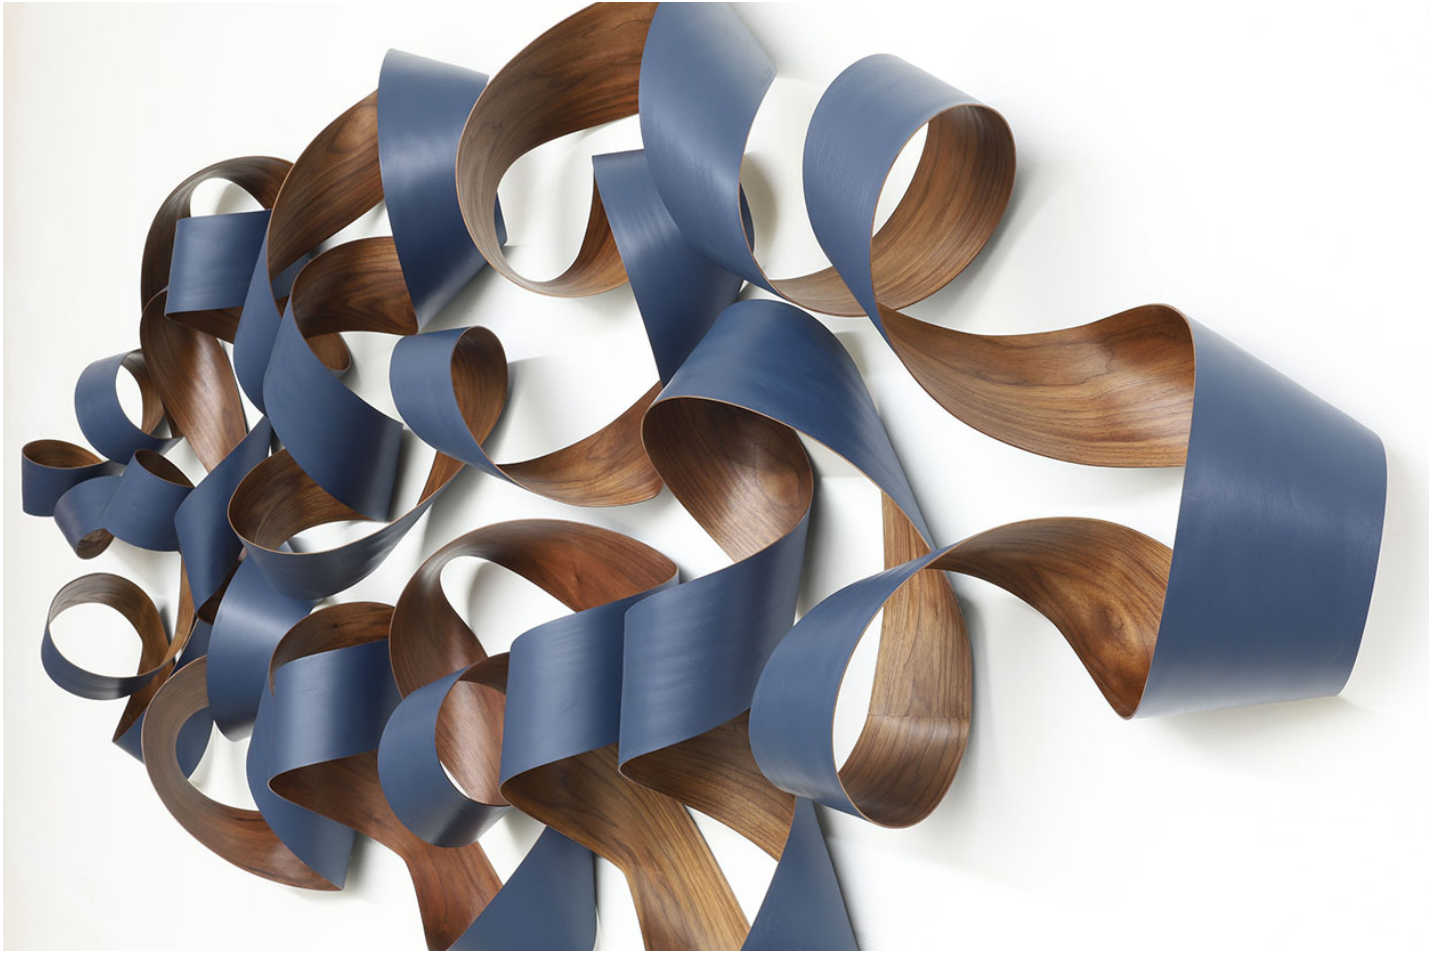

# LANOUE GALLERY

Jeremy Holmes, *Private commission*  
Painted black walnut, 48 x 144 in.