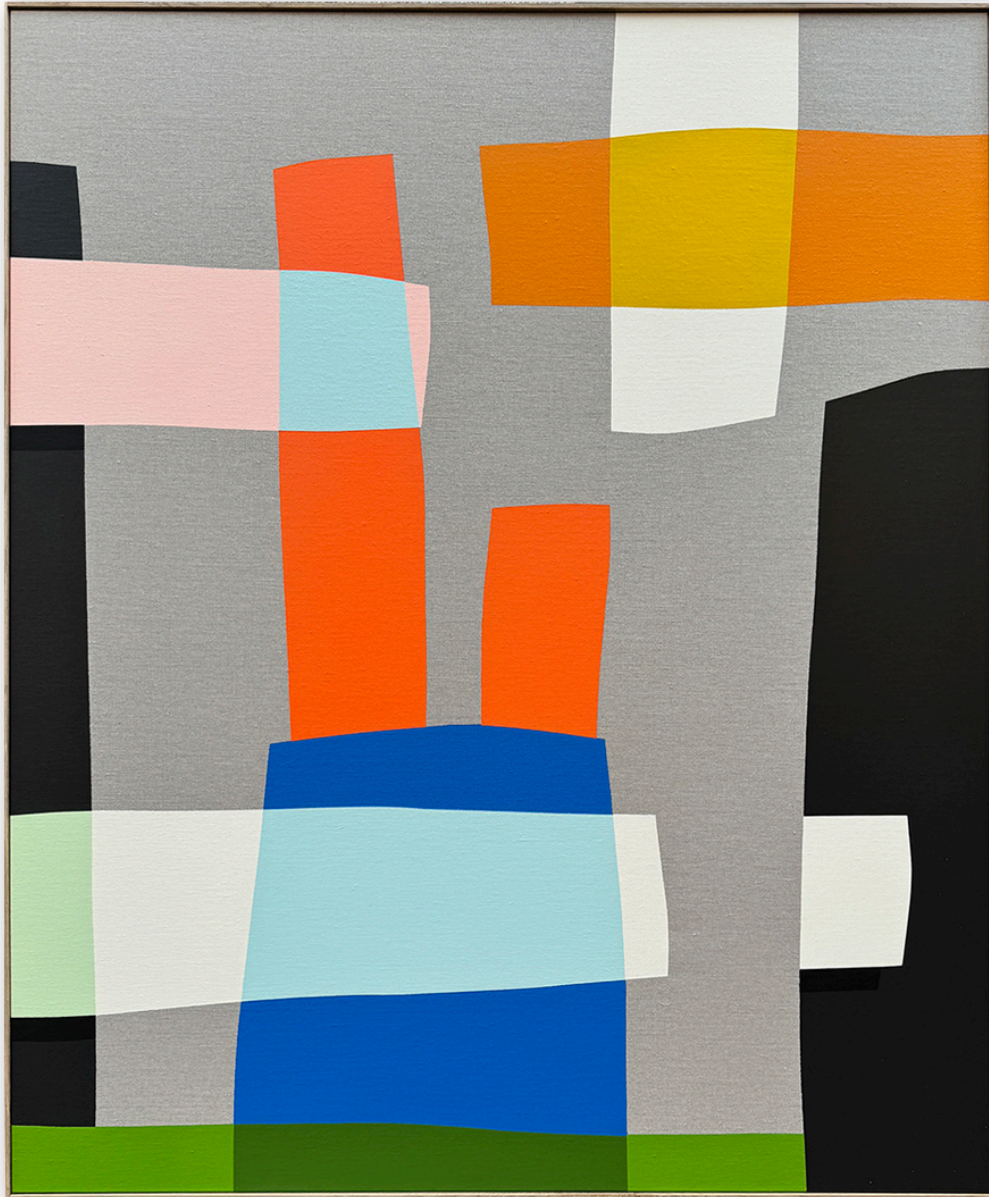

LANOUE GALLERY

Francois Bonnel, *Initiation*
Acrylic on linen, 55 1/8 x 47 1/4 in.