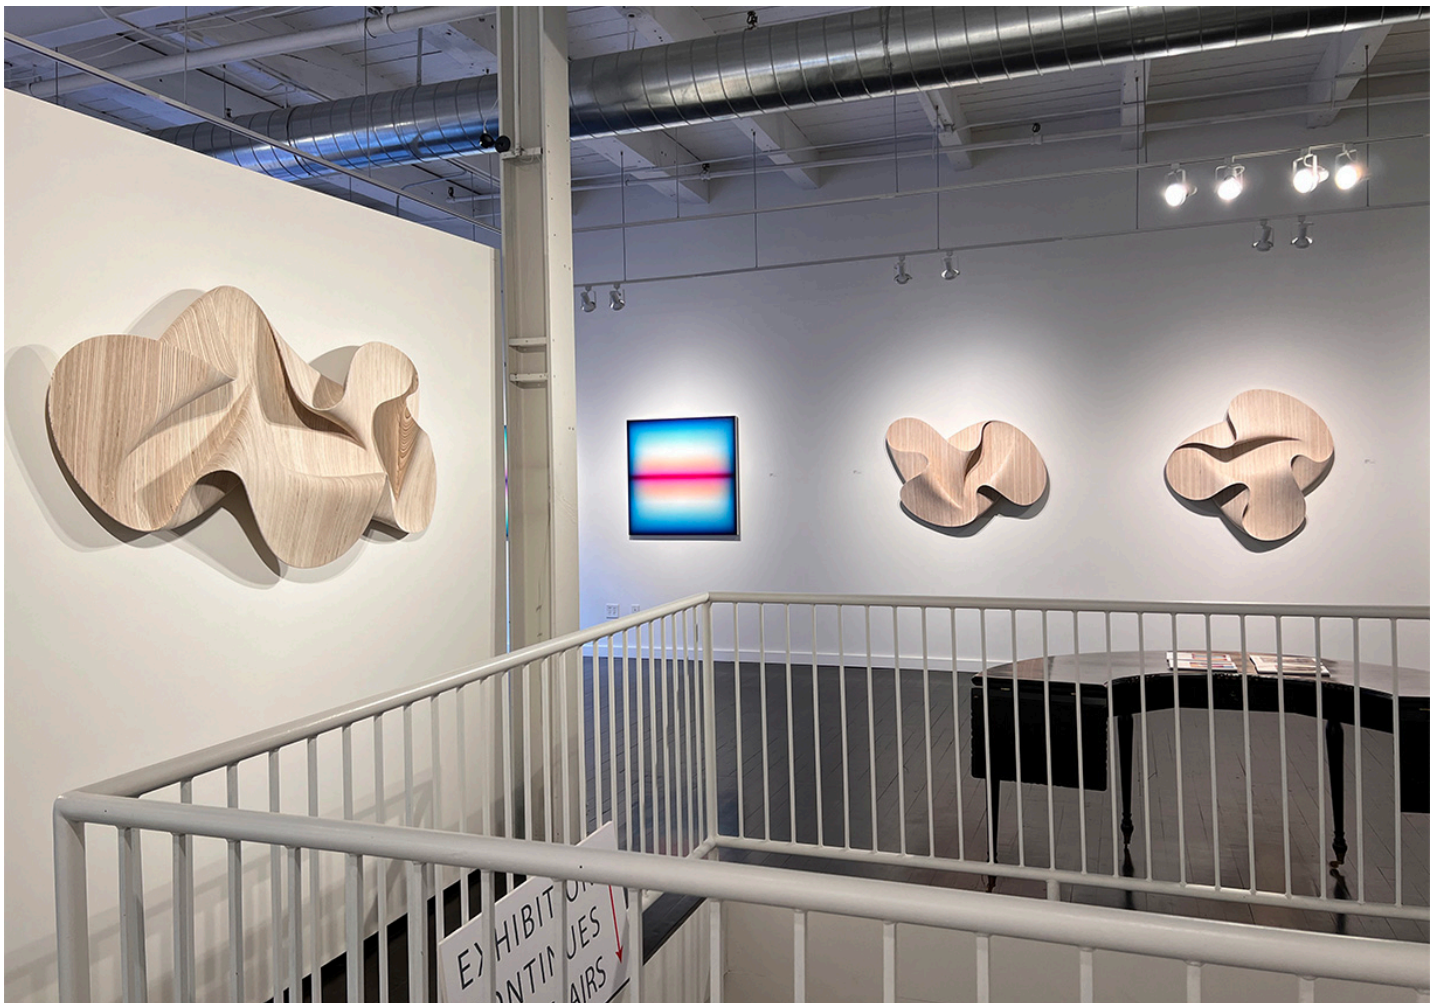

LANOUE GALLERY

Daniel Mirchev, *Cashmere B* (Sold)
Hand-sculpted layered plywood, 43 x 42 x 8 in.