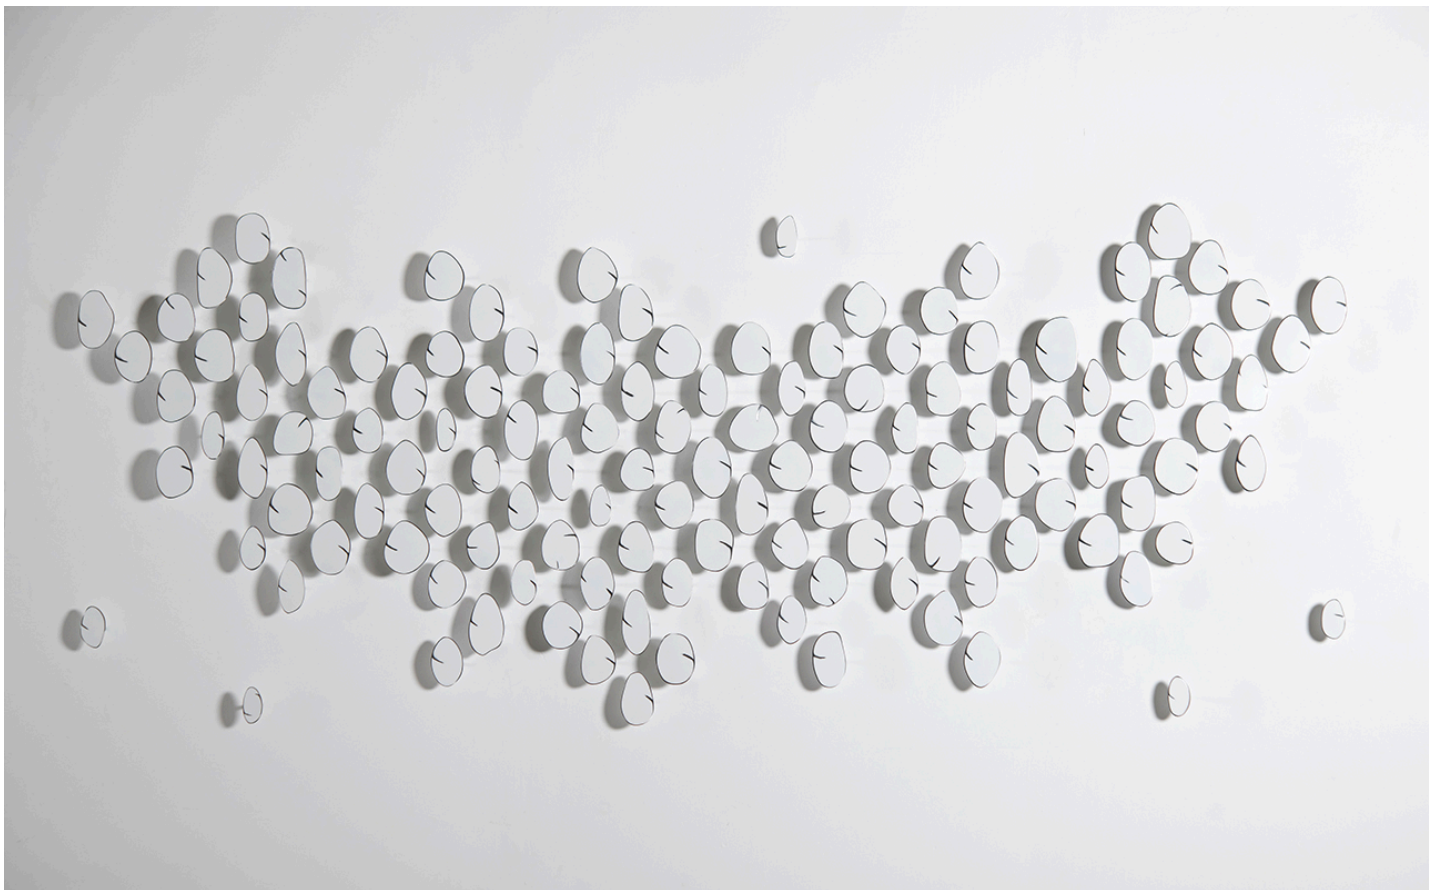

# LANOUE GALLERY

Carolina Sardi, *White*  
Painted Steel, 45 x 115 x 2 in.