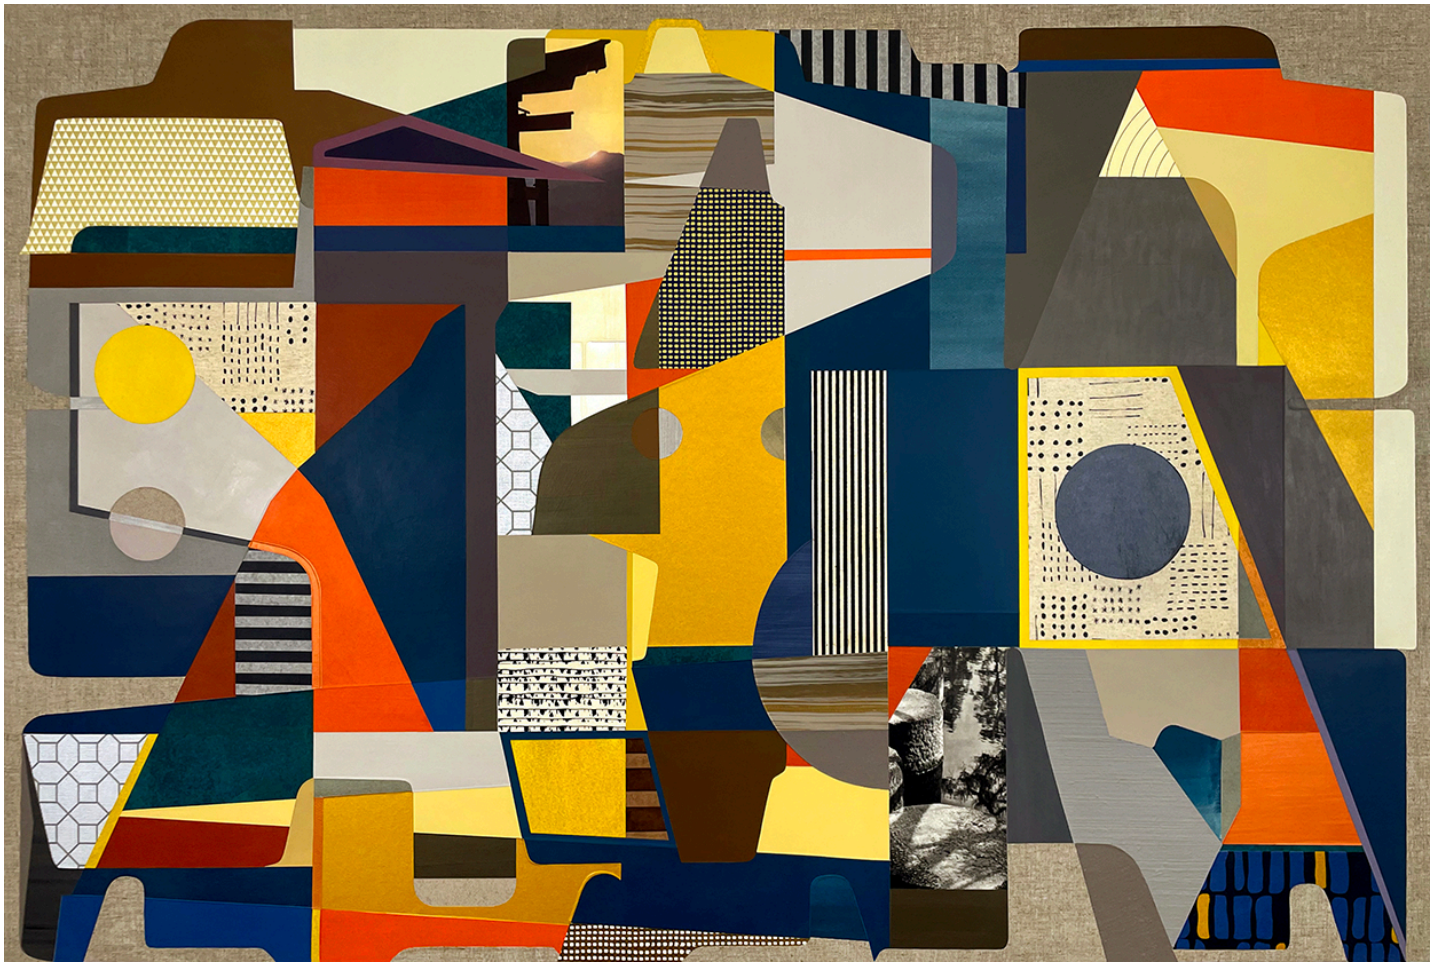

LANOUE GALLERY

Aaron Wexler, *Bridge*
Mixed media on linen over panel, 40 x 60 in.